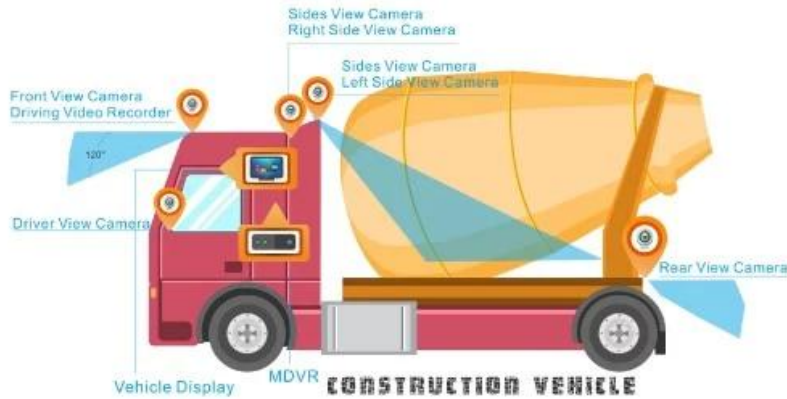

Back Panel

Details

Aviation AV&DV Input / Steady Port/ Strong Shockproof Ability/ Simple & Convenient

DETAILED SPECS

INSTALLATION

FUNCTION DISPLAY

Mobile Monitoring Management Platform

RMVS is a system of centralized management and monitoring of all kinds of vehicles based on wireless network. Perform real-time monitoring, GPS/BD positioning, video storage, vehicle scheduling, alarm and alarm, etc.