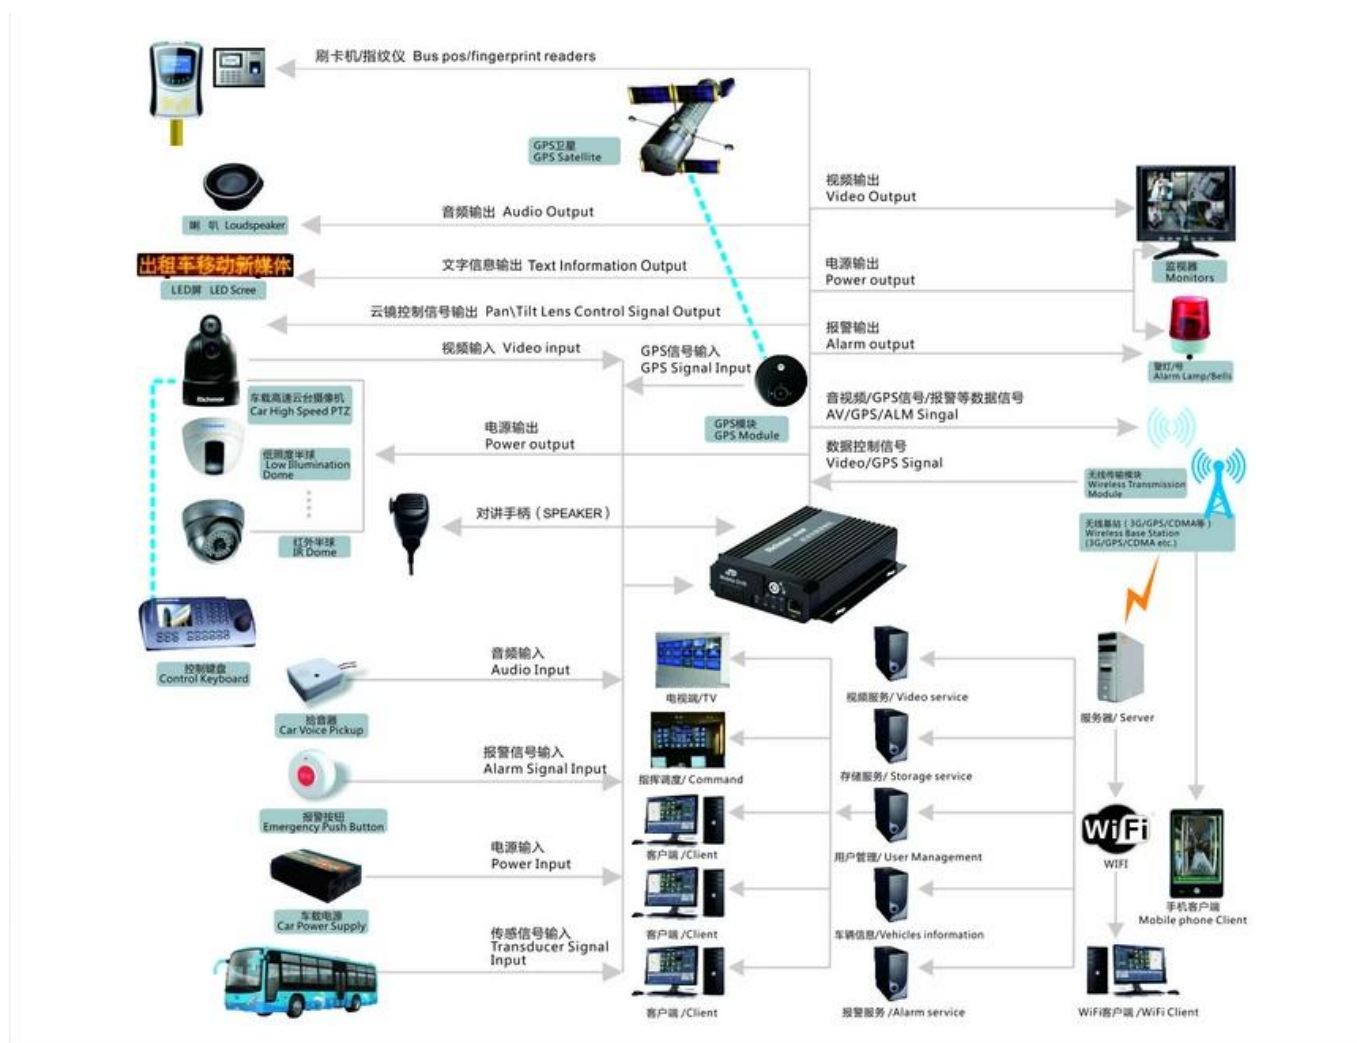

Другие связанные виды мобильных DVR

Хорошие отношения с нашими клиентами