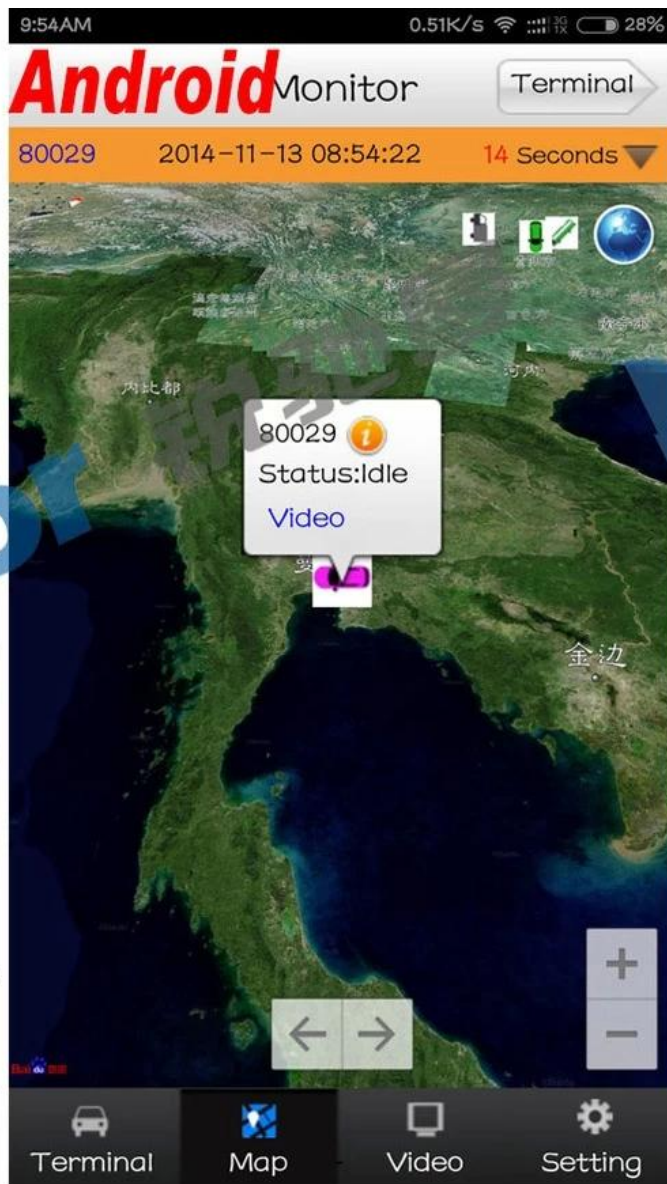

Интерфейс программного обеспечения сервера

заявка

Index	Vehicle	Total Mileage (KM)	Begin Time	Start Mileage (KM)	Start Position	End Time	End Mileage (KM)
1	粤EX3114	174.88	2016-01-08 09:03:32	22.95	22.534264, 114.006444	2016-01-08 16:25:41	157.83
2	粤EX3130	202.07	2016-01-08 07:33:17	18.1	22.884299, 112.892602	2016-01-08 16:25:28	171.57
3	24012	277.42	2016-01-08 07:09:55	23.41	23.369582, 116.675227	2016-01-08 14:57:24	300.83
4	冀A76248	97.4	2016-01-08 00:00:25	299.97	41.572489, 118.786245	2016-01-08 09:42:39	41.09
5	24023	0	2016-01-08 00:00:07	16.26	37.758759, 120.731127	2016-01-08 16:19:07	16.26
6	鲁QW5387	416.36	2016-01-08 06:09:54	96.66	35.461432, 117.643793	2016-01-08 16:20:11	92.83
7	鲁J81712	120.98	2016-01-08 04:48:40	26.51	35.876478, 117.681941	2016-01-08 14:25:07	144.92
8	粤HG5250	45.81	2016-01-08 00:00:03	139.13	22.654394, 112.498593	2016-01-08 16:15:15	115.82
9	粤HG5153	40.61	2016-01-08 00:00:27	92	22.654197, 112.497665	2016-01-08 16:11:28	73.72
10	粤HG5368	111.72	2016-01-08 00:00:15	145.61	22.654321, 112.498645	2016-01-08 16:24:48	93.9
11	粤HG5010	52.02	2016-01-08 00:00:10	93.24	22.854234, 112.497795	2016-01-08 16:15:55	57.92
12	鲁AA3683	655.08	2016-01-08 00:00:29	354.36	35.950643, 117.659700	2016-01-08 16:24:44	1009.74
13	24058	224.42	2016-01-08 07:00:58	44.57	37.949788, 118.844070	2016-01-08 16:17:34	60.4
14	28999	2.36	2016-01-08 13:13:09	17.6	28.734420, 121.235847	2016-01-08 13:57:27	19.81
15	01568	369.29	2016-01-08 00:00:54	51.04	33.733305, 115.866921	2016-01-08 16:03:58	420.33

Другие связанные виды мобильных DVR