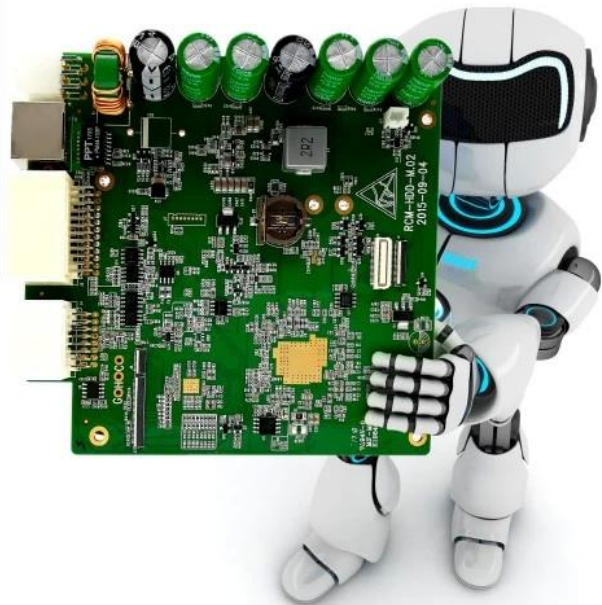

FUNCTION DISPLAY

Mobile Monitoring Management Platform

RMVS is a system of centralized management and monitoring of all kinds of vehicles based on wireless network. Perform real-time monitoring, GPS/BD positioning, video storage, vehicle scheduling, alarm and alarm, etc.

Industrial Hisilicon 3520D image processor chip

Choose the electronic material of industrial grade specification, ensure the life of the component and the stability of the whole machine.

Adopt low heat resistance aluminum profile to make equipment shell, strong and durable, protect heat dissipation.

The hard disk is shockproof

Industrial rubber bracket to prevent the collision of hard disk in the process of driving, to protect the data security of hard disk.

Exclusive damping technology to build military grade quality.