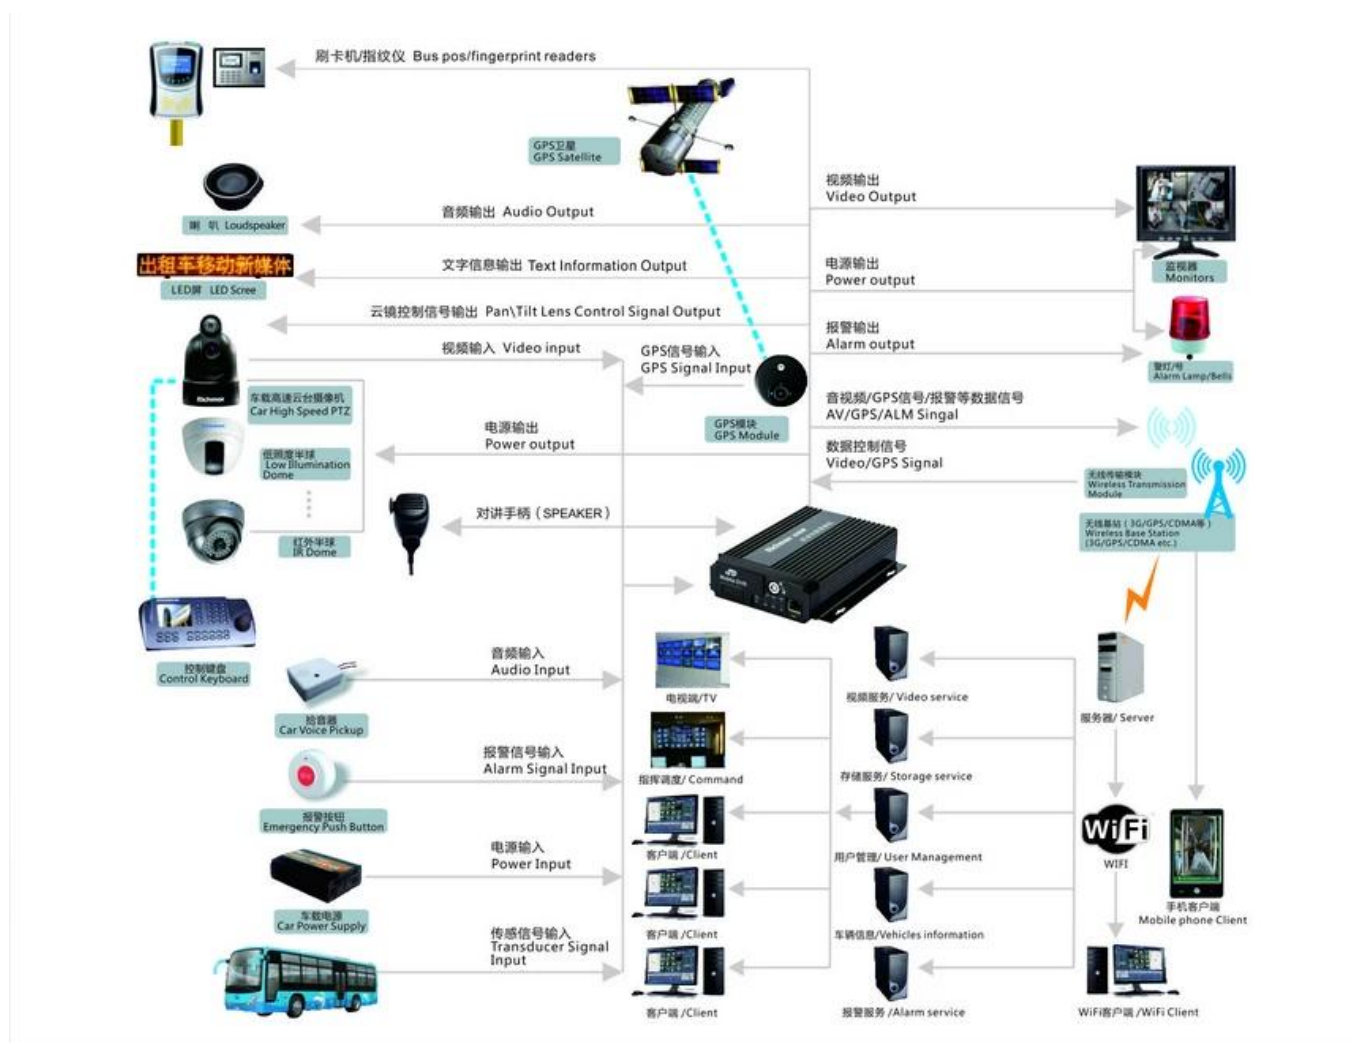

Outros tipos relacionados de DVR móvel

Bom relacionamento com nossos clientes