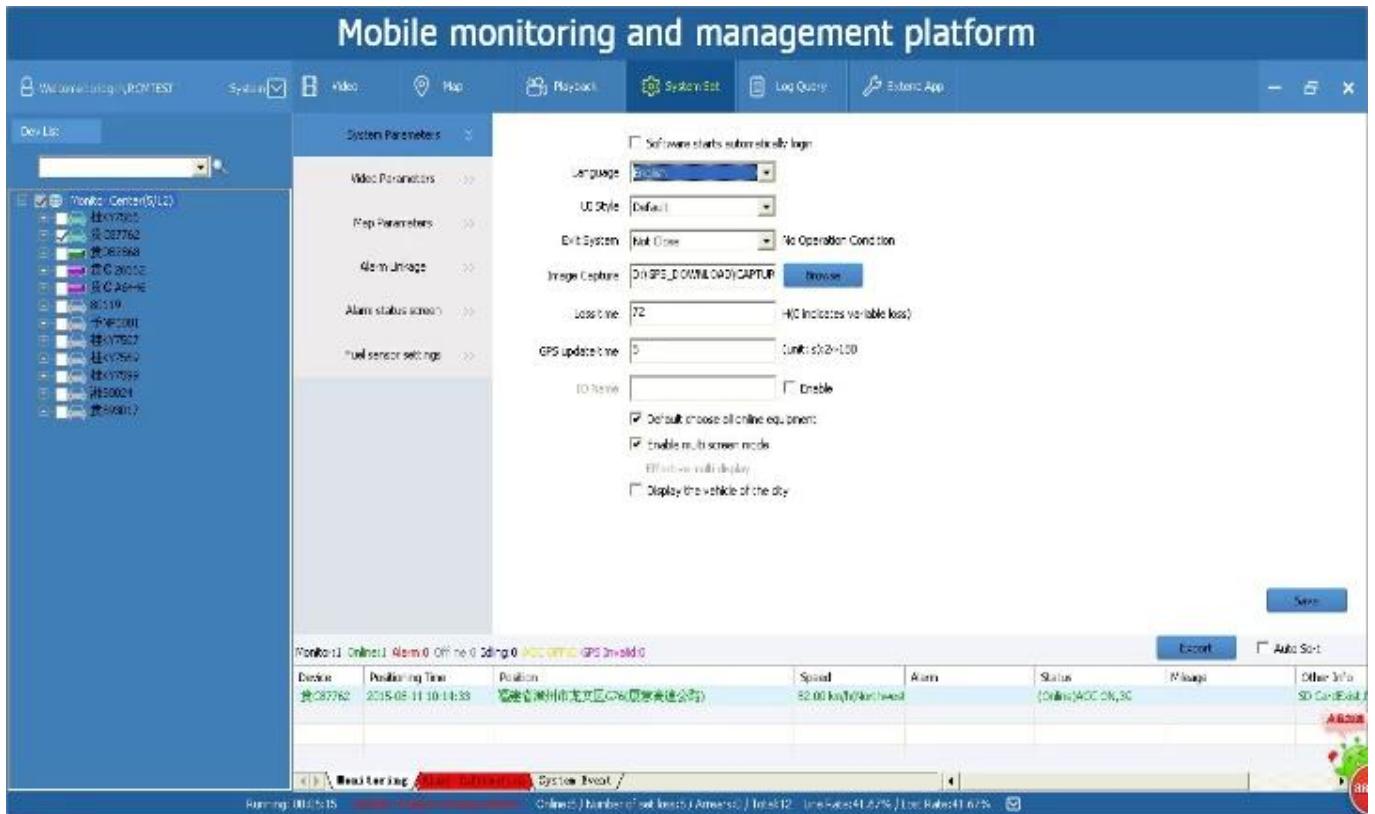

Aplicativos