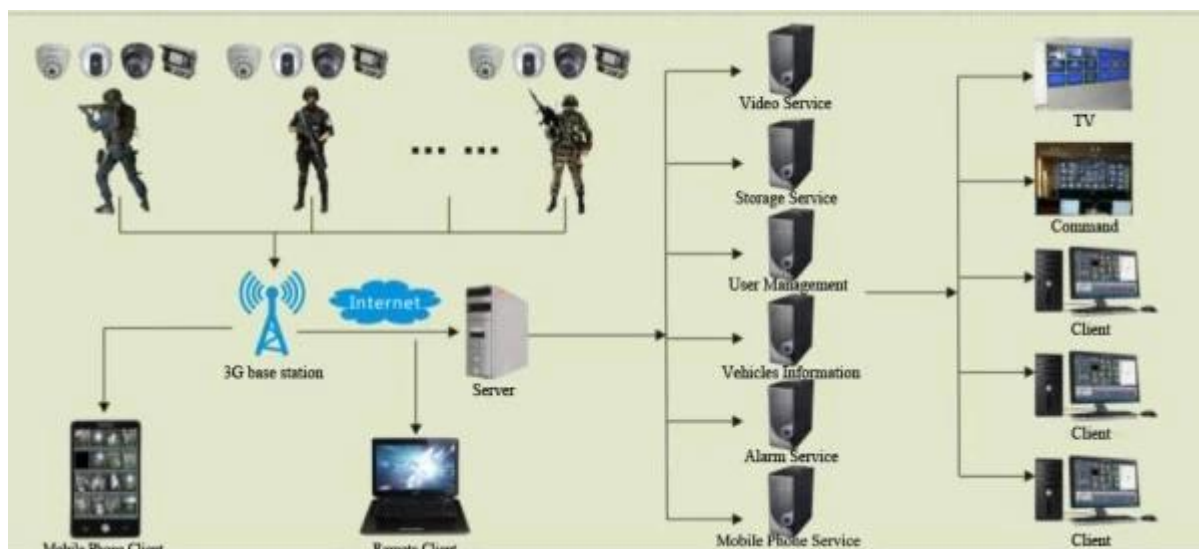

Application

应用案例/applications

FCC CE ROHS Certification