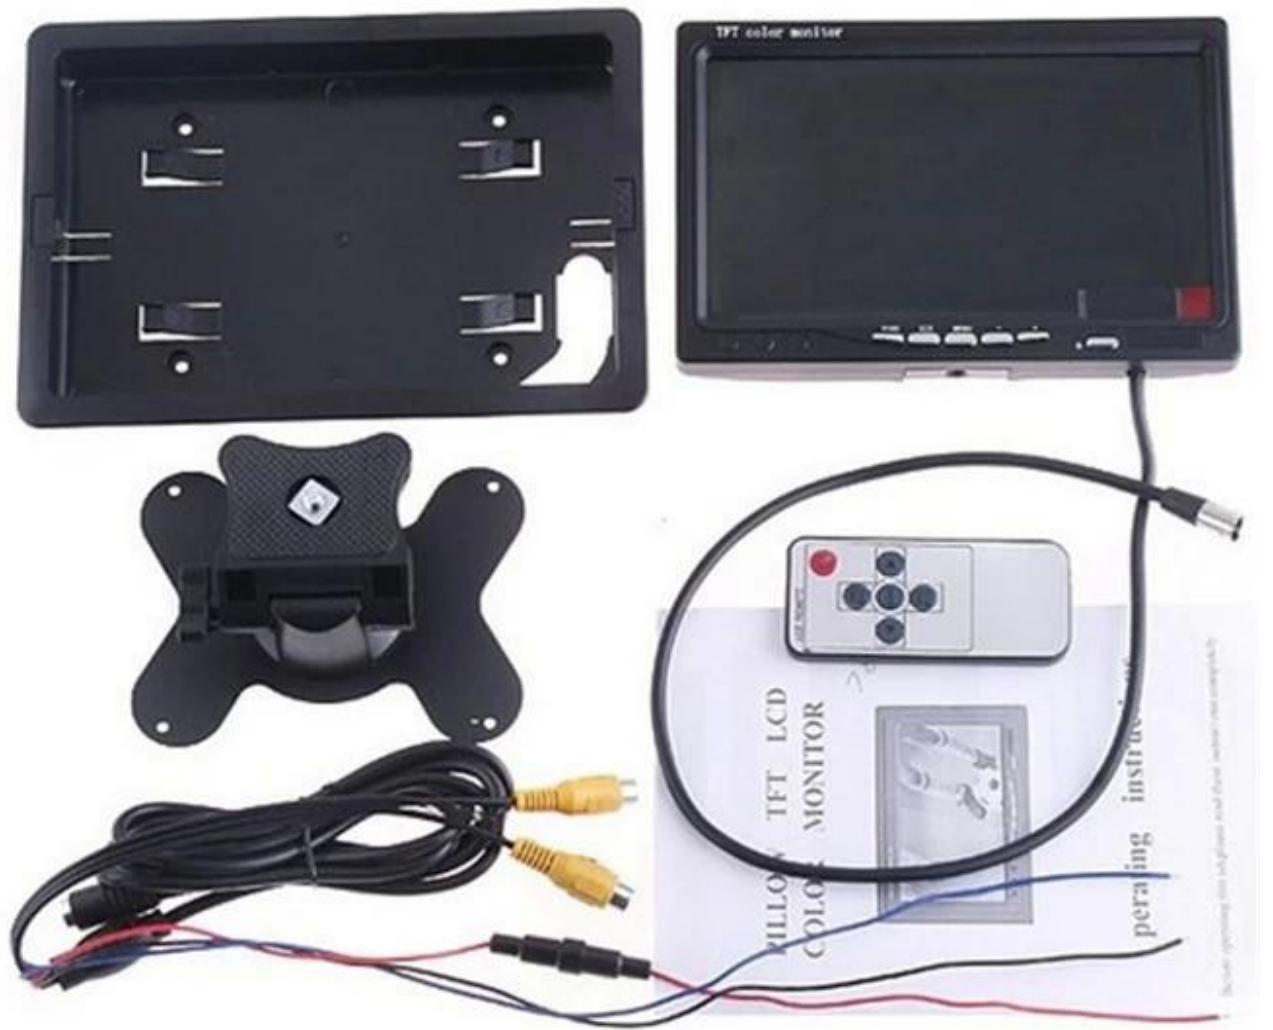

1080P hd monitor screen for vehicle security with mobile dvr

LCD Car Monitor's Character:

1. Display: 7inch TFT LCD panel, 16:9
2. Resolution: 234 x 480pixels
3. Power supply: DC 12V ,Power consumption:≤7W
4. Multi-purpose LCD monitor for VCD/DVD/TV/GPS
5. Blue screen appears with the disappearance of video signal
6. Connecting wire can go through the tube in car seat
7. Using high quality cable and high brightness backlight to improve clearness and last long
8. Color available: Black

LCD Car Monitor's Pictures:

LCD Car Monitor's Parameter:

- 7inch lcd monitor with BNC input,220V Adapter
- 7 inch TFT LCD monitor
- Resolution:480*RGB*234
- Display Mode: 16:9
- Brightness:300cd/m2
- System:NTSC/PAL
- video:two way video input (BNC connector)
- audio:1 audio input
- Analog LCD panel OSD menu language:English/Chinese
- Rear watching:image can be changed left and right,up and down
- Power supply: DC12V
- Comes with 220V-12V adapter
- Power Consumption: 7W
- Operation temperature: -20~ 80 degree Celsius
- Operating Humidity: 20% ~ 85%

Full function remote control ,Blue screen when no signal
With Stand alone bracket ,Headrest mount frame

7Inch LCD Car Monitor's Certification:

Besides Products For Vehicle **7 Inch LCD Car Monitor For Vehicle**, Richmor have [P2P IP Camera](#).

7Inch LCD Car Monitor For Vehicle's Packing:

7Inch LCD Car Monitor For Vehicle's Shipping Item:

1. FedEx/DHL/UPS/TNT for samples, Door-to-Door;
2. Delivery Time: 3-7 days for samples; negotiation for batch goods.