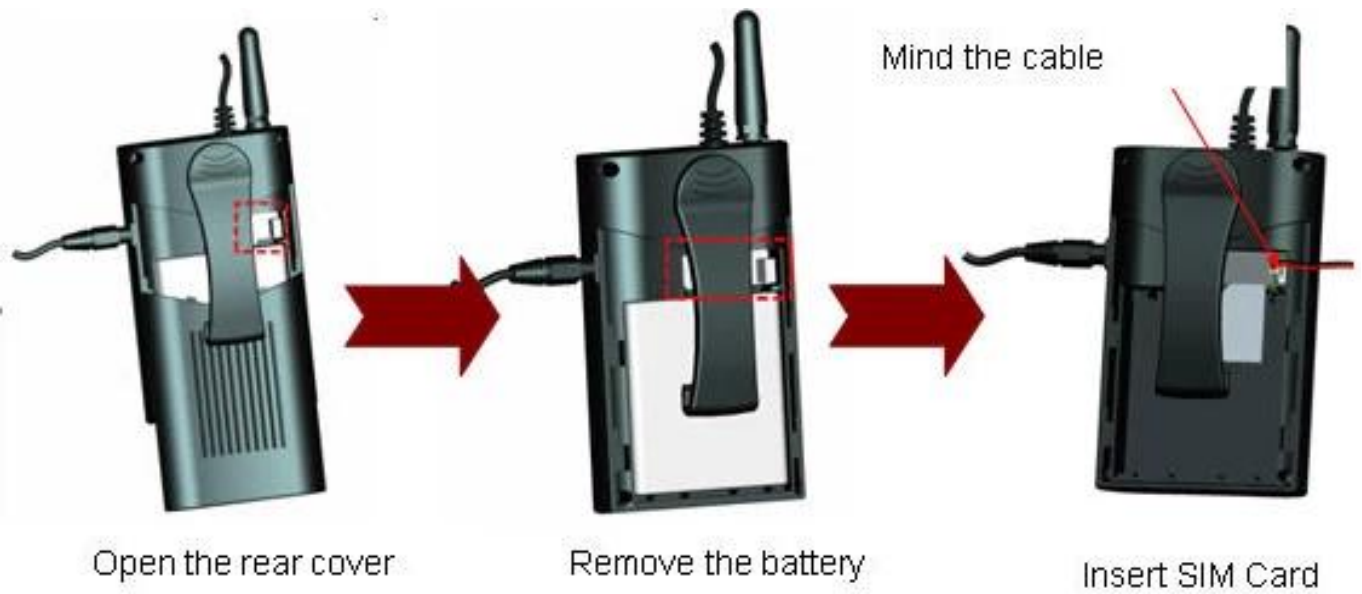

4. During our warranty, if you have any problem, we can help you to solve it.
5. During our warranty, you can return to us to repair it.

Richmor

OEM & ODM Service
Brasil World Cup Supplier