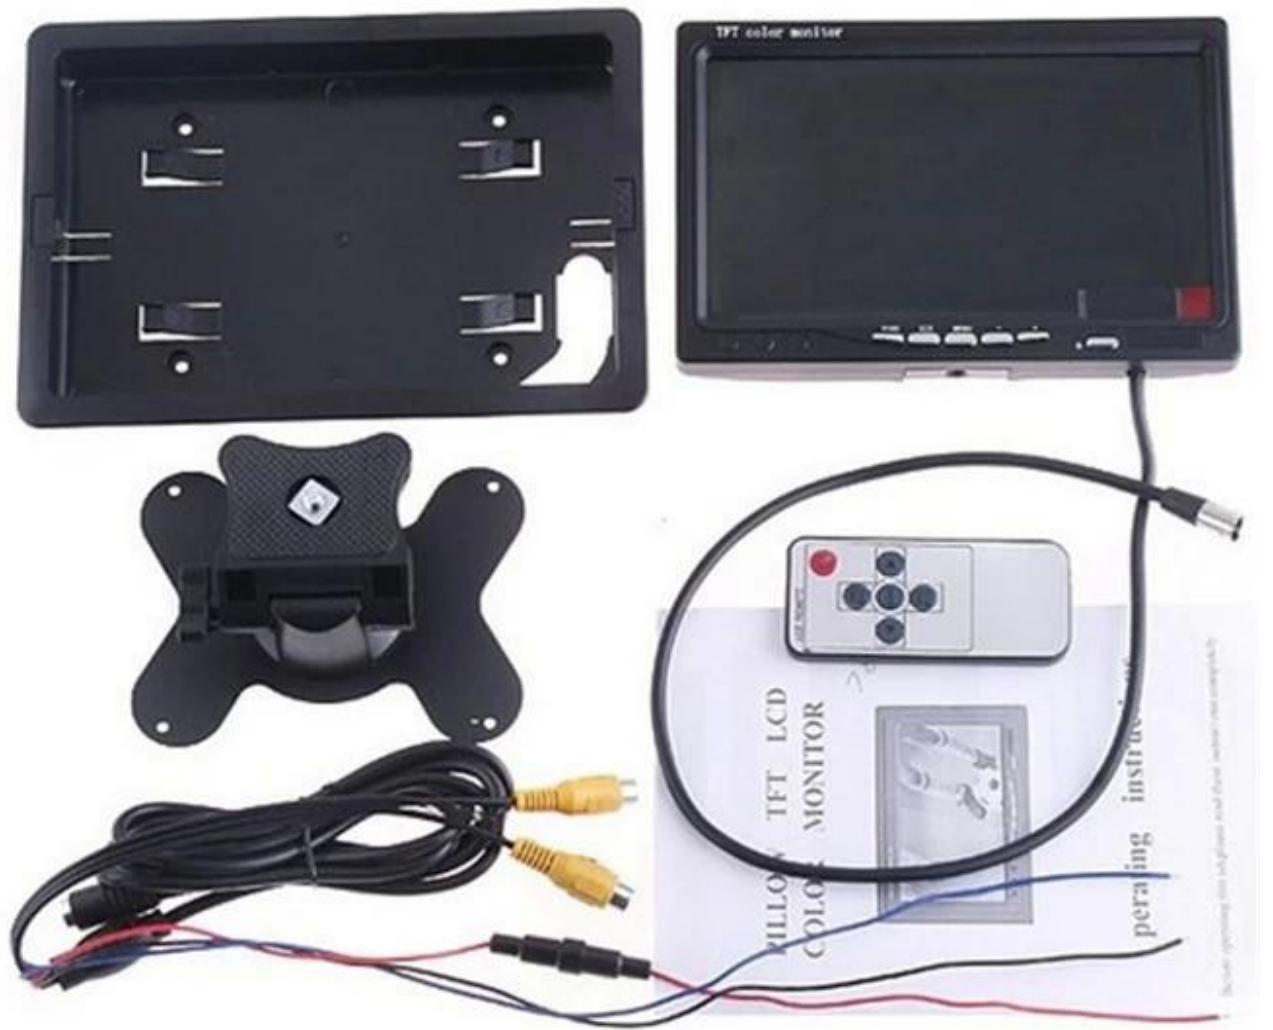

# **1080P hd monitor screen for vehicle security with mobile dvr**

## **LCD Car Monitor's Character:**

1. Display: 7inch TFT LCD panel, 16:9
2. Resolution: 234 x 480pixels
3. Power supply: DC 12V ,Power consumption:≤7W
4. Multi-purpose LCD monitor for VCD/DVD/TV/GPS
5. Blue screen appears with the disappearance of video signal
6. Connecting wire can go through the tube in car seat
7. Using high quality cable and high brightness backlight to improve clearness and last long
8. Color available: Black

#### LCD Car Monitor's Parameter:

7inch lcd monitor with BNC input,220V Adapter

7 inch TFT LCD monitor

Resolution:480\*RGB\*234

Display Mode: 16:9

Brightness:300cd/m<sup>2</sup>

System:NTSC/PAL

video:two way video input (BNC connector)

audio:1 audio input

Analog LCD panel OSD menu language:English/Chinese

Rear watching:image can be changed left and right,up and down

Power supply: DC12V

Comes with 220V-12V adapter

Power Consumption: 7W

Operation temperature: -20~ 80 degree Celsius