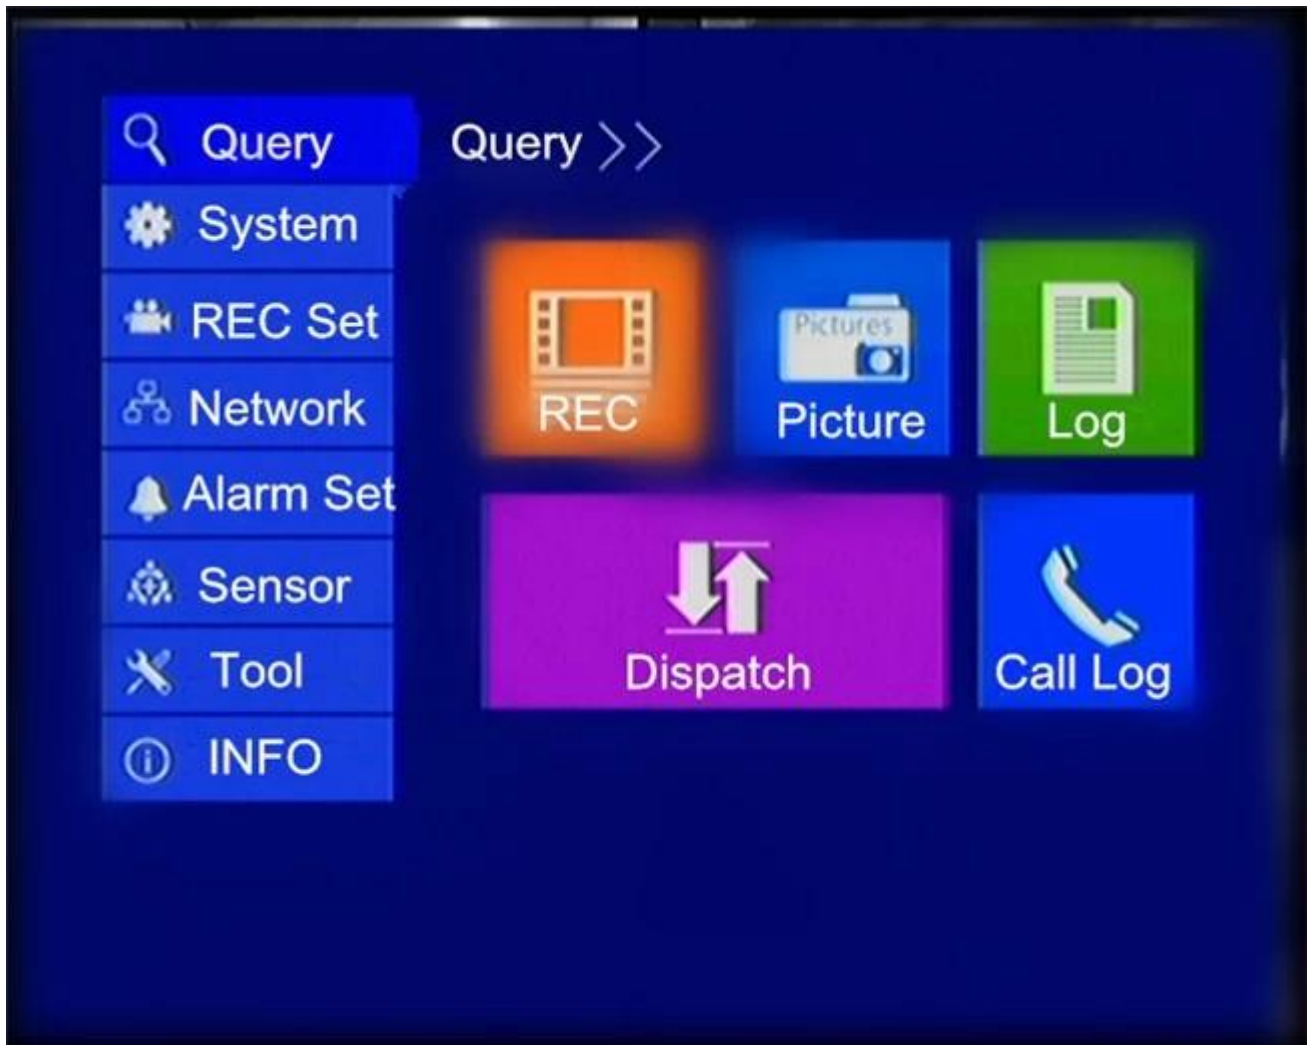

## **LCD Car Monitor's Character:**

1. Display: 7inch TFT LCD panel, 16:9
2. Resolution: 234 x 480pixels
3. Power supply: DC 12V ,Power consumption:≤7W
4. Multi-purpose LCD monitor for VCD/DVD/TV/GPS
5. Blue screen appears with the disappearance of video signal
6. Connecting wire can go through the tube in car seat
7. Using high quality cable and high brightness backlight to improve clearness and last long
8. Color available: Black

#### LCD Car Monitor's Parameter:

7inch lcd monitor with BNC input,220V Adapter

7 inch TFT LCD monitor

Resolution:480\*RGB\*234

Display Mode: 16:9

Brightness:300cd/m<sup>2</sup>

System:NTSC/PAL

video:two way video input (BNC connector)

audio:1 audio input

Analog LCD panel OSD menu language:English/Chinese

Rear watching:image can be changed left and right,up and down

Power supply: DC12V

Comes with 220V-12V adapter

Power Consumption: 7W

Operation temperature: -20~ 80 degree Celsius

Operating Humidity: 20% ~ 85%

Full function remote control ,Blue screen when no signal  
With Stand alone bracket ,Headrest mount frame

**7Inch LCD Car Monitor's Certification:**

Besides Products For Vehicle **7 Inch LCD Car Monitor For Vehicle**, Richmor have [P2P IP Camera](#).