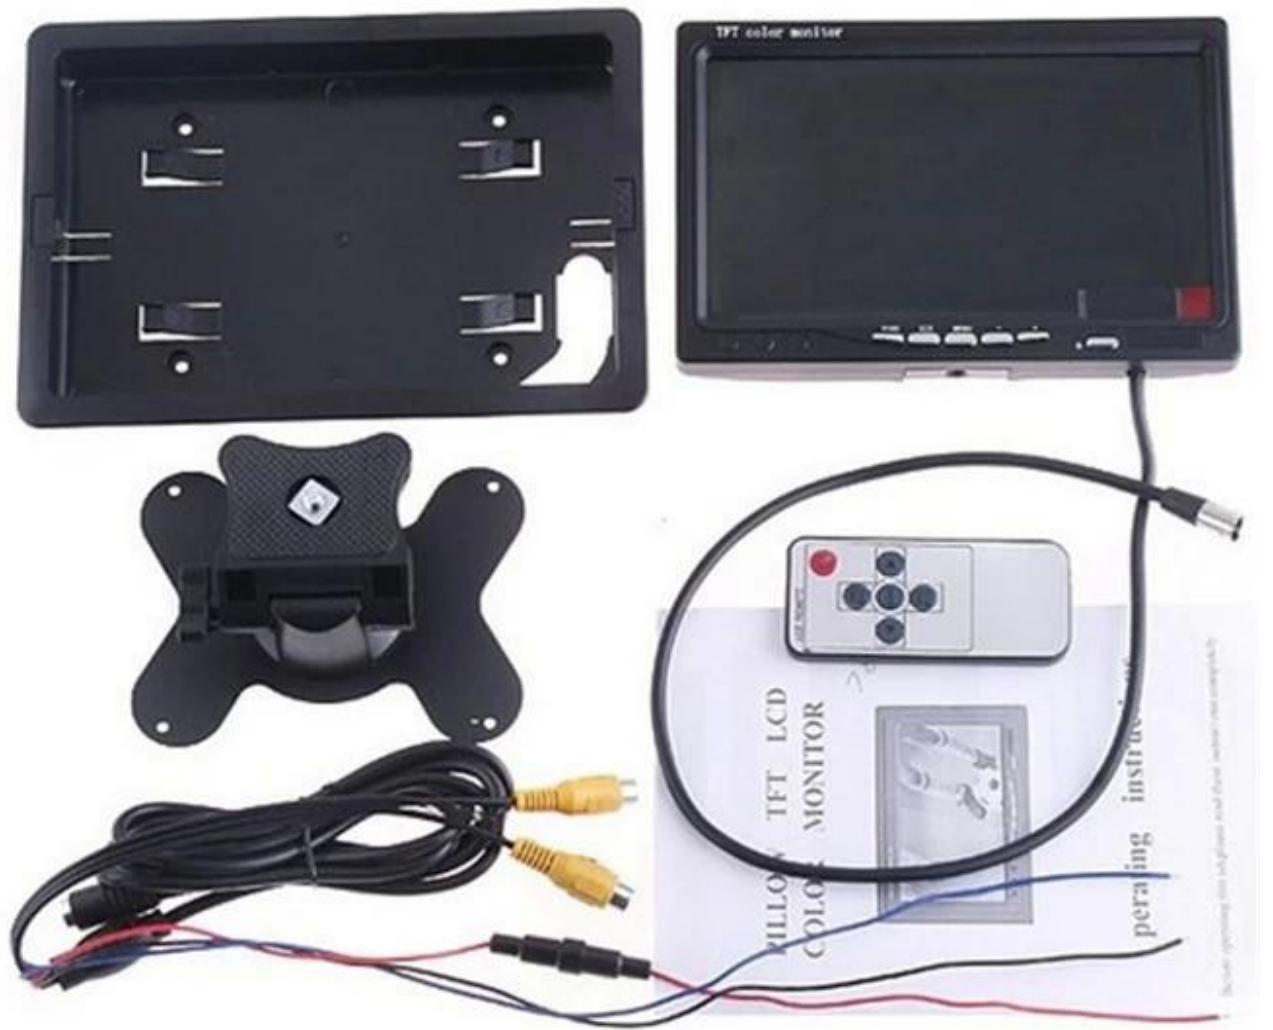

# **1080P hd monitor screen for vehicle security with mobile dvr**

## **LCD Car Monitor's Character:**

1. Display: 7inch TFT LCD panel, 16:9
2. Resolution: 234 x 480pixels
3. Power supply: DC 12V ,Power consumption:≤7W
4. Multi-purpose LCD monitor for VCD/DVD/TV/GPS
5. Blue screen appears with the disappearance of video signal
6. Connecting wire can go through the tube in car seat
7. Using high quality cable and high brightness backlight to improve clearness and last long
8. Color available: Black

## **LCD Car Monitor's Pictures:**

LCD Car Monitor's Parameter:

7inch lcd monitor with BNC input,220V Adapter

7 inch TFT LCD monitor

Resolution:480\*RGB\*234

Display Mode: 16:9

Brightness:300cd/m2

System:NTSC/PAL

video:two way video input (BNC connector)

audio:1 audio input

Analog LCD panel OSD menu language:English/Chinese

Rear watching:image can be changed left and right,up and down

Power supply: DC12V

Comes with 220V-12V adapter