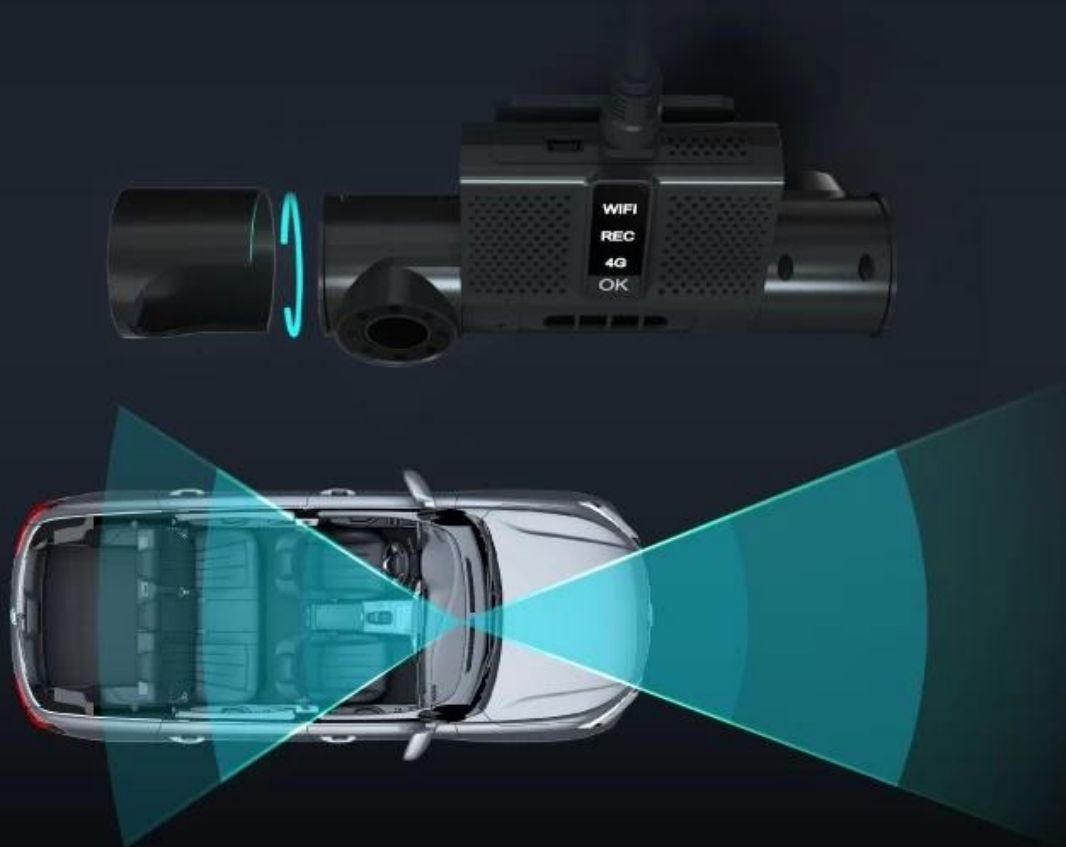

Mini All-in-One Design

Mental and ABS material as case, delicate, mini and firm. Industrial-level solution, reliable electromagnetic compatibility.

HD recording Dual 1080P

Front and cabin view, wide-angle lens. Lens can be adjusted 180° vertically, then fixed by structure.

4G Remote Transmission

Professional fleet management softwares help you monitoring vehicles remotely through PC or mobile phone.

Pretty Night Vision

Cabin len with IR, support viewing at night.

Mini and Easy Installation

Just need to paste the device to windshield with 3M glue, save time and labor cost.

Loop recording

Advanced loop recording technology, make sure enough space for recording.

G-Sensor

When vehicle get hit, device snaps automatically.

Anti-Thief Mode

Device will wake to take photo and send to APP to inform the owner when it get shocks under this mode.

Time-lapse video

1 frame per second recording, low power consumption under this mode.