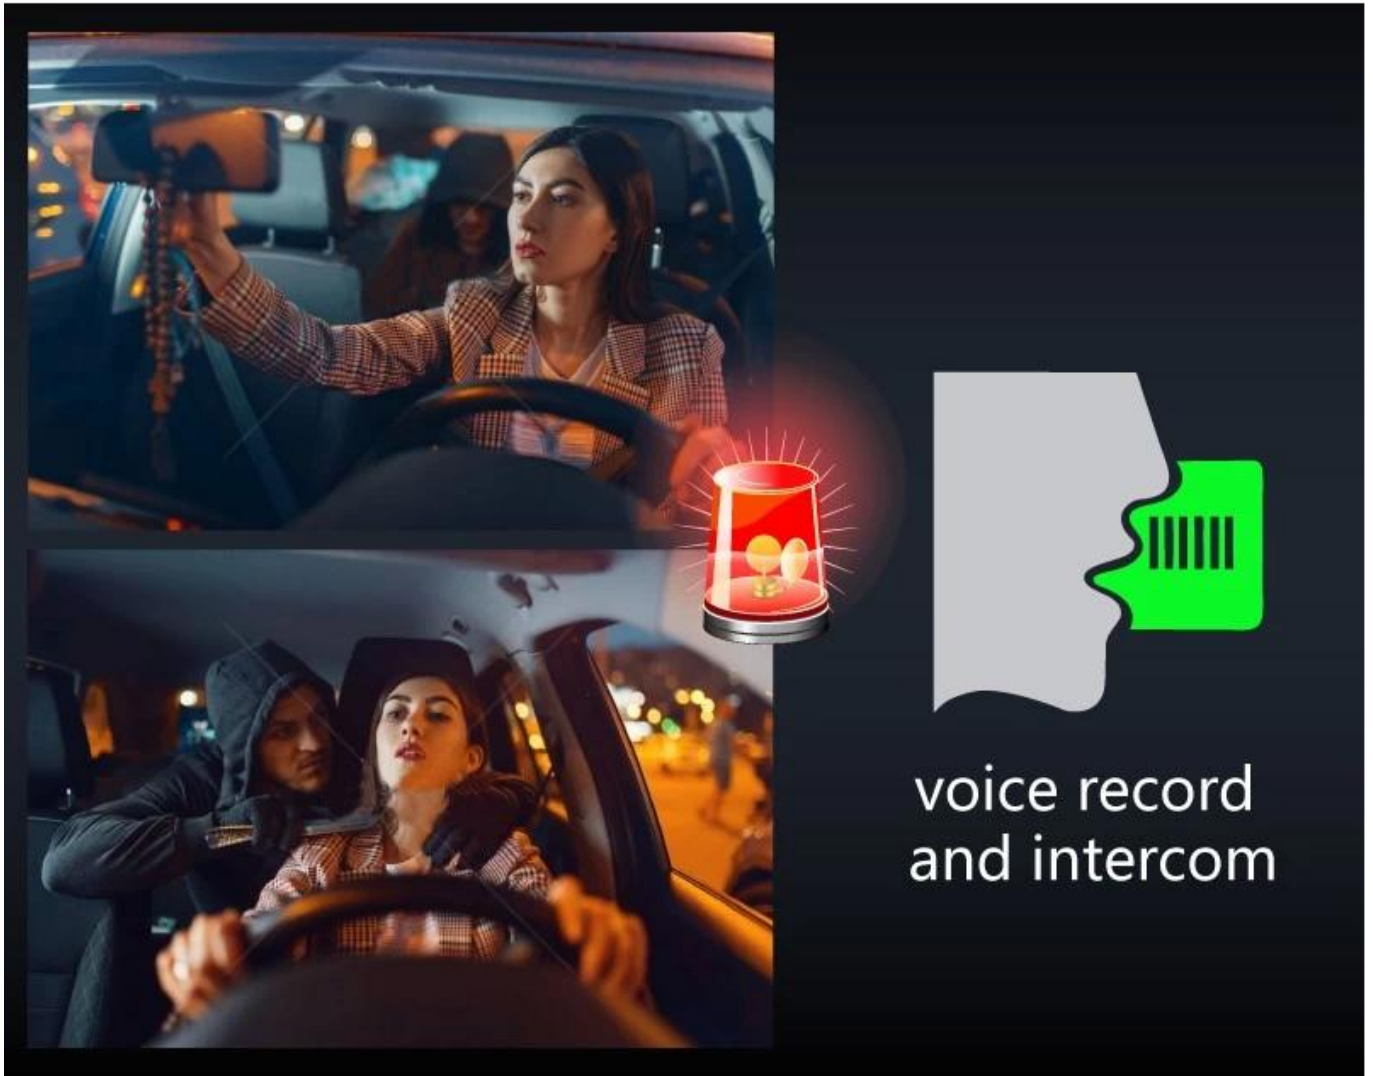

Panic Button

Integrated sound pick up and speaker, support voice recording and intercom, support panic button for sending alarms and photos.