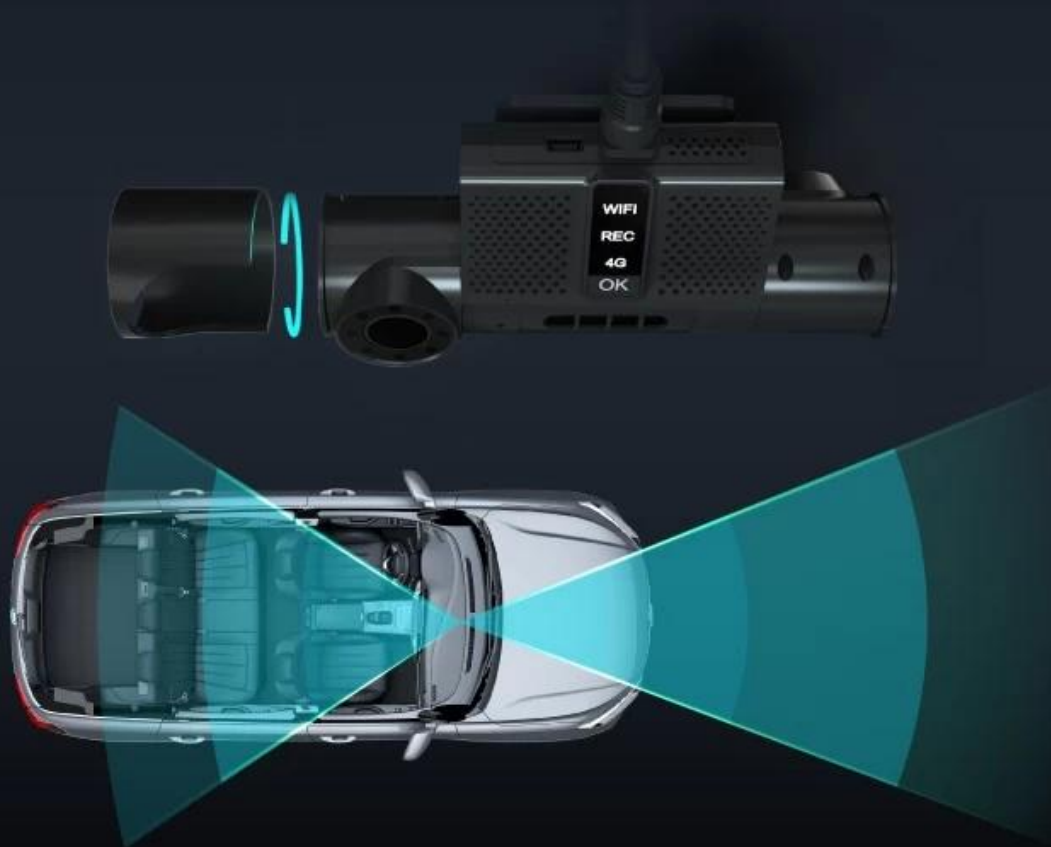

# HD recording Dual 1080P

Front and cabin view, wide-angle lens. Lens can be adjusted 180° vertically, then fixed by structure.

## Mini and Easy Installation

Just need to paste the device to windshield with 3M glue, save time and labor cost.

## G-Sensor

When vehicle get hit, device snaps automatically.