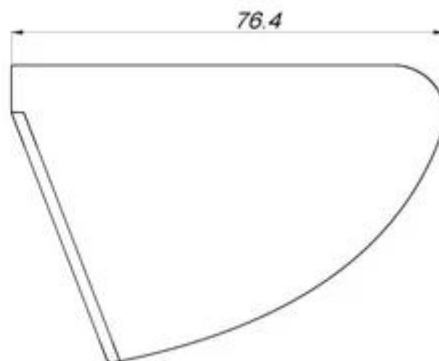

Car Side View Camera's Character:

- 1.Metal-cases mobile side view with fixed lens.
- 2.Available in silver finish.
- 3.Low power consumption
- 4.Easy installation on ceiling or wall, surface or flush mount.
- 5.IP67 waterproof

Car Side View Camera's Parameter:

Item	Parameter
Sensor	1/3 Color Sony CCD
TV System	PAL/NTSC
Resolution	420TVL/480TVL/600TL for optional
Sensitivity	0 Lux at F1.2 (Infrared LED On)
Scanning System	625TVL, 2:1 Interlace
Synchronization	Internal
Infrared Spectrum	850nm

S/N Ratio	More than 50 dB, (AGC off)
Auto Gain Control (AGC)	Auto
White Balance	Auto
Electronic Shutter	Auto
Back Light Compensation	Auto
Infrared LED	12 LEDs
IR LED Range	10 Meter
Video Output	1 Vp-p, 75Ω composite , BNC x1
Audio Output	For Option
Mirror Function	For Options
Gamma Ratio	0.45
Lens	f3.6mm Standard Lens, 2.8mm/6mm For Options
Exterior Focus Adjustment	N/A
Lens Mount	M12XP0.5mm Thread
Pan Adjusting	0-360°
Power Supply	12V DC ±10%
Power Consumption	210mA
Size(LXWXH)	76.4 x 60.5 x 56mm
Net Weight	215g
Waterproof	IP67
Temperature	-10°C to +50°C