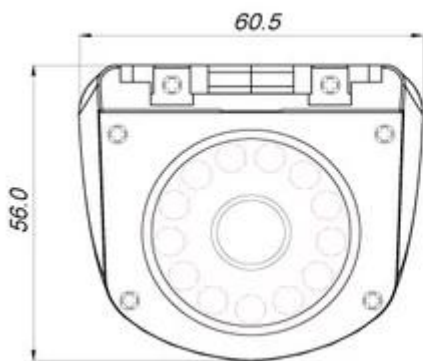

Car Side View Camera's Character:

- 1.Metal-cases mobile side view with fixed lens.
- 2.Available in silver finish.
- 3.Low power consumption
- 4.Easy installation on ceiling or wall, surface or flush mount.
- 5.IP67 waterproof

Car Side View Camera's Parameter:

Item	Parameter
Sensor	1/3 Color Sony CCD
TV System	PAL/NTSC
Resolution	420TVL/480TVL/600TL for optional
Sensitivity	0 Lux at F1.2 (Infrared LED On)
Scanning System	625TVL, 2:1 Interlace
Synchronization	Internal
Infrared Spectrum	850nm

S/N Ratio	More than 50 dB, (AGC off)
Auto Gain Control (AGC)	Auto
White Balance	Auto
Electronic Shutter	Auto
Back Light Compensation	Auto
Infrared LED	12 LEDs
IR LED Range	10 Meter
Video Output	1 Vp-p, 75Ω composite , BNC x1
Audio Output	For Option
Mirror Function	For Options
Gamma Ratio	0.45
Lens	f3.6mm Standard Lens, 2.8mm/6mm For Options
Exterior Focus Adjustment	N/A
Lens Mount	M12XP0.5mm Thread
Pan Adjusting	0-360°
Power Supply	12V DC ±10%
Power Consumption	210mA
Size(LXWXH)	76.4 x 60.5 x 56mm
Net Weight	215g
Waterproof	IP67
Temperature	-10°C to +50°C

Camera Module Orientation Matches Letter Orientation Illustrated:

Car Side View Camera's Certification:

Richmor have **Car Side View Camera** and **7 Inch LCD Car Monitor** for Vehicle to realize real time remotely monitoring.