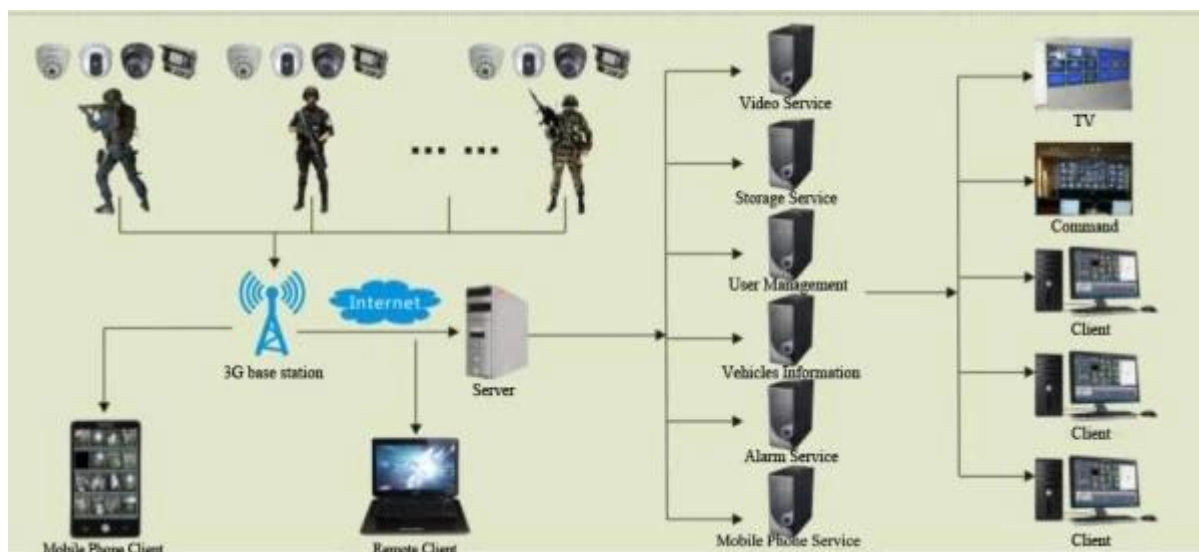

OS	Linux
Independent design	Host independent portable design,meet various application scenarios demand flexible
Graphic operation interface	Accomplish different parametric setting
Security Management	administrator password management
Video and Preview	External camera, 70 degree visual Angle
OSD	Character superposition function, information superposition of time and date, device ID and GPS, etc.
Video Compression Format	H.264 Compression coding. Applying Hisilicon hi-performance processor.
Dual-Stream	Supported
Resolution	Default D1, optional CIF and HD1
Bit Rate	D1: 1000~1400~2000~2048 HD1: 1000~1400~2000~2048 CIF~1000~1400~2000~2048
Audio	Preview function Real time~recording video preview
Audio Input	External MIC
Audio Output	External loadspeaker
Recording	Compression Format G.726 coding
Storage Medium	Micro-SD card(1G ~ 32G)
File Format/ System	ASF/FAT32
Video Strategies	Recording at startup by default
Video search	Search through date~time or type
Play back	Support fast forward~fast reverse~play~suspend; Support 2~4~8~16 times fast forward and fast reverse; Support files cho ose paly
Screen parameters	Size 2.4 inch LCD
Type	TFT
Resolution	480*234
Wireless Transmission	Built in 3G wireless transmission module. WCDMA, EVDO for selection; 4G option Compatible with EDGE,GPRS;
WIFI	built-in WIFI module
GPS	built-in GPS

Application

应用案例/applications

FCC CE ROHS Certification