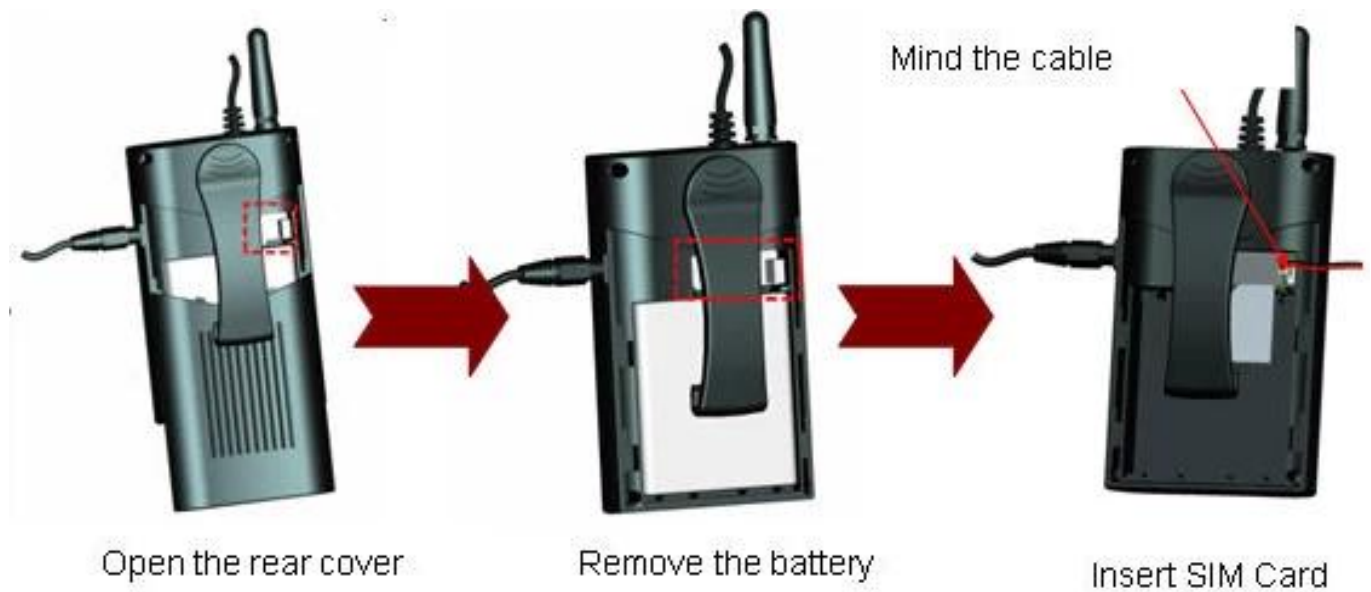

5. During our warranty, you can return to us to repair it.

Richmor

OEM & ODM Service

Brasil World Cup Supplier