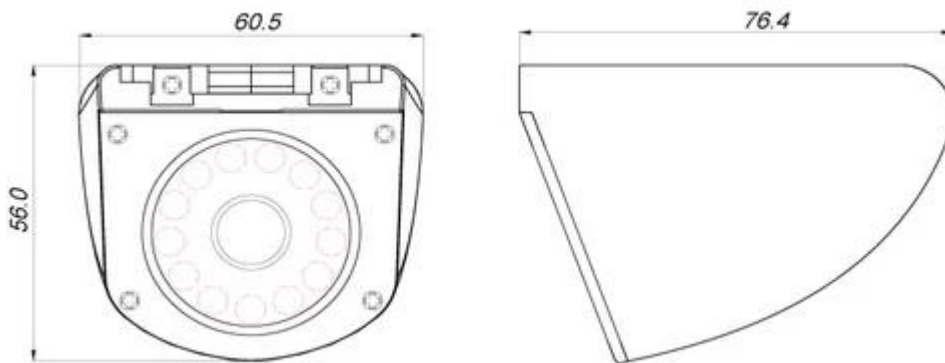

Car Side View Camera's Character:

- 1.Metal-cases mobile side view with fixed lens.
- 2.Available in silver finish.
- 3.Low power consumption
- 4.Easy installation on ceiling or wall, surface or flush mount.
- 5.IP67 waterproof

Car Side View Camera's Parameter:

Item	Parameter
Sensor	1/3 Color Sony CCD
TV System	PAL/NTSC
Resolution	420TVL/480TVL/600TL for optional
Sensitivity	0 Lux at F1.2 (Infrared LED On)
Scanning System	625TVL, 2:1 Interlace
Synchronization	Internal
Infrared Spectrum	850nm

S/N Ratio	More than 50 dB, (AGC off)
Auto Gain Control (AGC)	Auto
White Balance	Auto
Electronic Shutter	Auto
Back Light Compensation	Auto
Infrared LED	12 LEDs
IR LED Range	10 Meter
Video Output	1 Vp-p, 75Ω composite , BNC x1
Audio Output	For Option
Mirror Function	For Options
Gamma Ratio	0.45
Lens	f3.6mm Standard Lens, 2.8mm/6mm For Options
Exterior Focus Adjustment	N/A
Lens Mount	M12XP0.5mm Thread
Pan Adjusting	0-360°
Power Supply	12V DC ±10%
Power Consumption	210mA
Size(LXWXH)	76.4 x 60.5 x 56mm
Net Weight	215g
Waterproof	IP67
Temperature	-10°C to +50°C

Camera Module Orientation Matches Letter Orientation Illustrated:

Car Side View Camera's Certification:

Richmor have **Car Side View Camera** and **7 Inch LCD Car Monitor** for Vehicle to realize real time remotely monitoring.