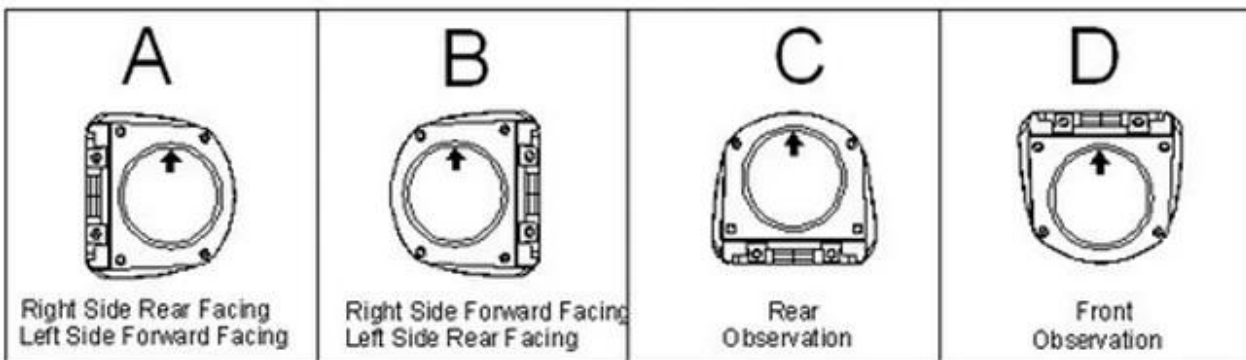

Car Side View Camera's Character:

- 1.Metal-cases mobile side view with fixed lens.
- 2.Available in silver finish.
- 3.Low power consumption
- 4.Easy installation on ceiling or wall, surface or flush mount.
- 5.IP67 waterproof

Car Side View Camera's Parameter:

Item	Parameter
Sensor	1/3 Color Sony CCD
TV System	PAL/NTSC
Resolution	420TVL/480TVL/600TL for optional
Sensitivity	0 Lux at F1.2 (Infrared LED On)
Scanning System	625TVL, 2:1 Interlace
Synchronization	Internal
Infrared Spectrum	850nm

S/N Ratio	More than 50 dB, (AGC off)
Auto Gain Control (AGC)	Auto
White Balance	Auto
Electronic Shutter	Auto
Back Light Compensation	Auto
Infrared LED	12 LEDs
IR LED Range	10 Meter
Video Output	1 Vp-p, 75Ω composite , BNC x1
Audio Output	For Option
Mirror Function	For Options
Gamma Ratio	0.45
Lens	f3.6mm Standard Lens, 2.8mm/6mm For Options
Exterior Focus Adjustment	N/A
Lens Mount	M12XP0.5mm Thread
Pan Adjusting	0-360°
Power Supply	12V DC ±10%
Power Consumption	210mA
Size(LXWXH)	76.4 x 60.5 x 56mm
Net Weight	215g
Waterproof	IP67
Temperature	-10°C to +50°C

Camera Module Orientation Matches Letter Orientation Illustrated:

Car Side View Camera's Certification:

Richmor have **Car Side View Camera** and **7 Inch LCD Car Monitor** for Vehicle to realize real time remotely monitoring.