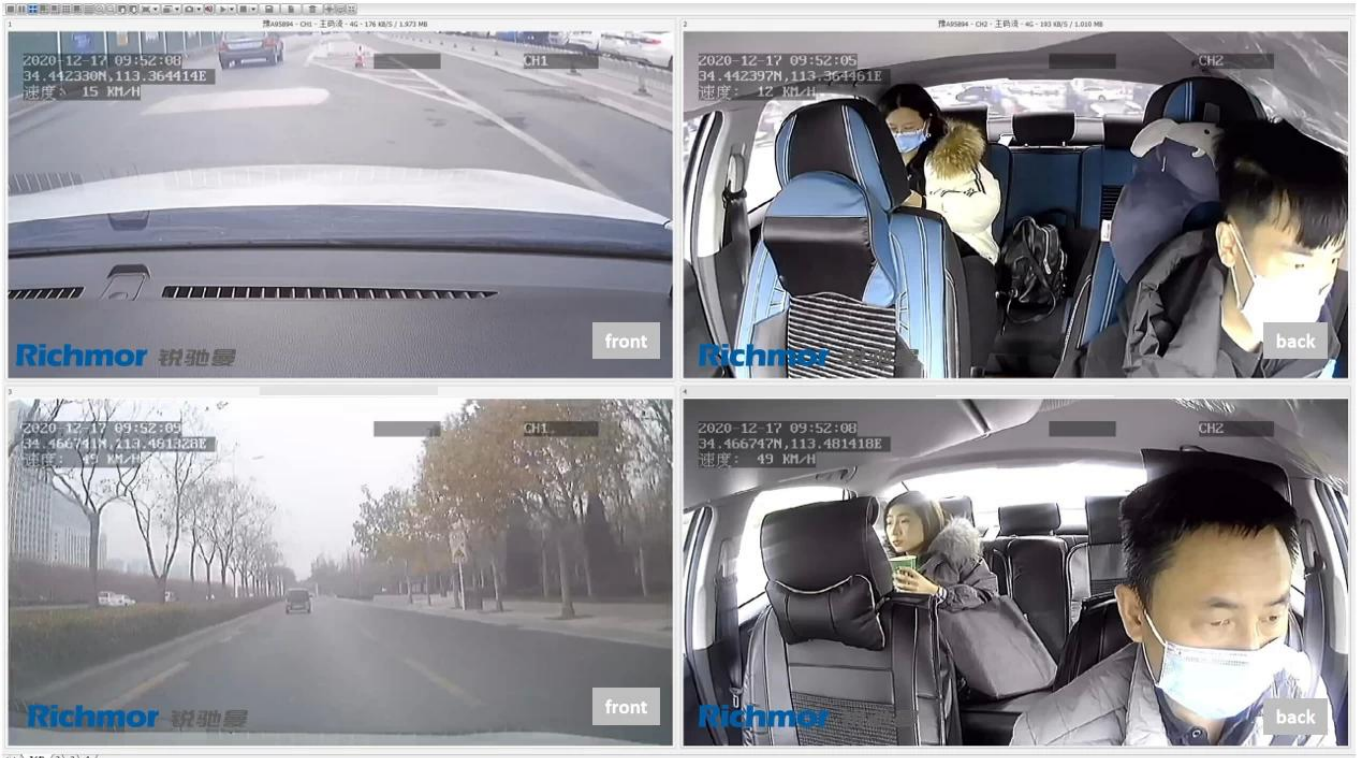

01109/21314/

Easy Installation

Simple wire bunch, use 3M glue to be pasted to windshield.

Easy installation only take 1/5 of normal time. Save time and labor cost.