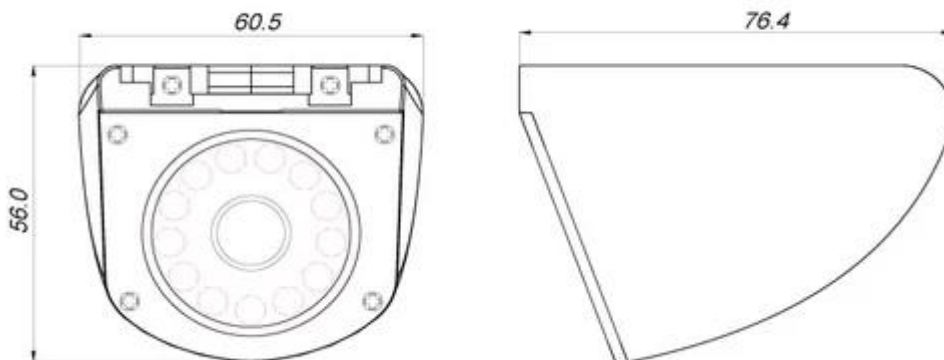

420TVL/480TVL/600TVL for optional sony CCD sideway car vehicle camera

Car Side View Camera's Character:

- 1.Metal-cases mobile side view with fixed lens.
- 2.Available in silver finish.
- 3.Low power consumption
- 4.Easy installation on ceiling or wall, surface or flush mount.
- 5.IP67 waterproof

Car Side View Camera's Parameter:

Item	Parameter
Sensor	1/3 Color Sony CCD
TV System	PAL/NTSC
Resolution	420TVL/480TVL/600TL for optional
Sensitivity	0 Lux at F1.2 (Infrared LED On)
Scanning System	625TVL, 2:1 Interlace