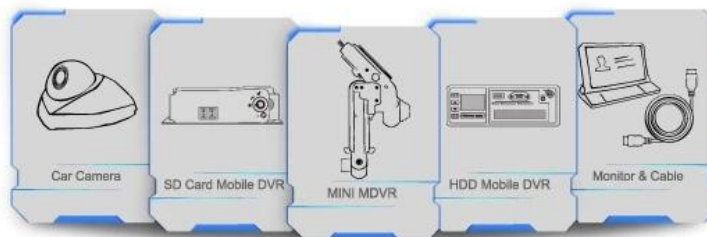

Richmor

Shenzhen Richmor Science & Technology Development Co.,Ltd,
is a high-tech corporation specialized in developing,
producing and selling intelligitized digital CCTV systems.

4 Channels 720P SD Card video recording with 3G/4G GPS WiFi Mobile DVR

Products Description

Resolution **4CH 720P AHD** Full real-time recording

Module G-Sensor built in, GPS /3G/4G /WIFI (5.8G or 2.4G)Optional

Storage Support **2 X SD cards** storage, up to 128GB for each

Alarm I/O **4CH** Alarm input, **1CH** Alarm output

Back Panel

Details

Aviation AV&DV Input / Steady Port/ Strong Shockproof Ability/ Simple & Convenient

Video of the crisis continued

Encounter collision, battery power, built-in super capacitors, and 10 seconds to continue, restore the facts.

10SECOND

Mobile Monitoring Management Platform

RMVS is a system of centralized management and monitoring of all kinds of vehicles based on wireless network. Perform real-time monitoring, GPS/BD positioning, video storage, vehicle scheduling, alarm and alarm, etc.