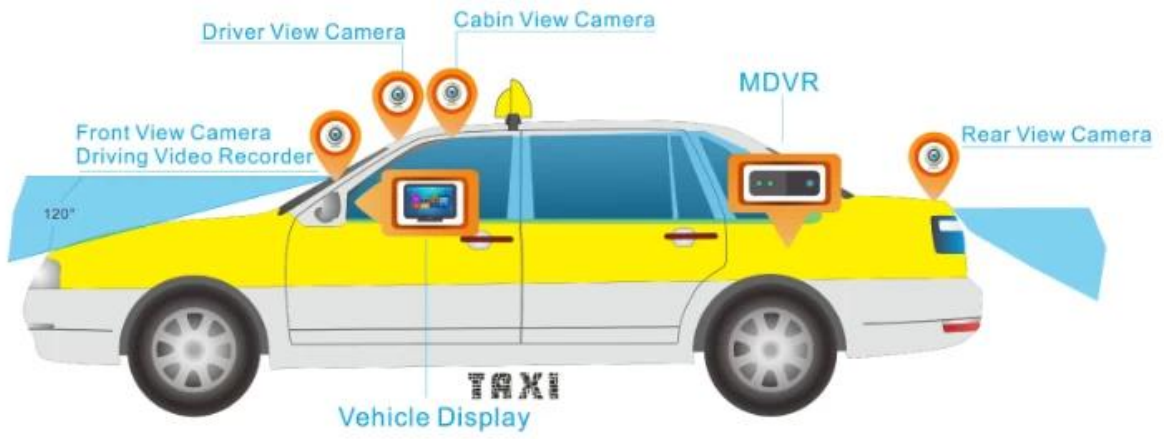

Back Panel

Details

Aviation AV&DV Input / Steady Port/ Strong Shockproof Ability/ Simple & Convenient

Video of the crisis continued

Encounter collision, battery power, built-in super capacitors, and 10 seconds to continue, restore the facts.

10SECOND

Mobile Monitoring Management Platform

RMVS is a system of centralized management and monitoring of all kinds of vehicles based on wireless network. Perform real-time monitoring, GPS/BD positioning, video storage, vehicle scheduling, alarm and alarm, etc.

Application

This economical mini SD card mobile DVR can be perfectly applied in taxi, public bus, school bus, van, coach, truck, etc.

Related Kits

Company Profile

Richmor 锐驰曼

Shenzhen Richmor Technology Development Co., Ltd. is leading R&D manufacturer of Vehicle CCTV System since 2008.
Richmor is developing quite fast with great teams: