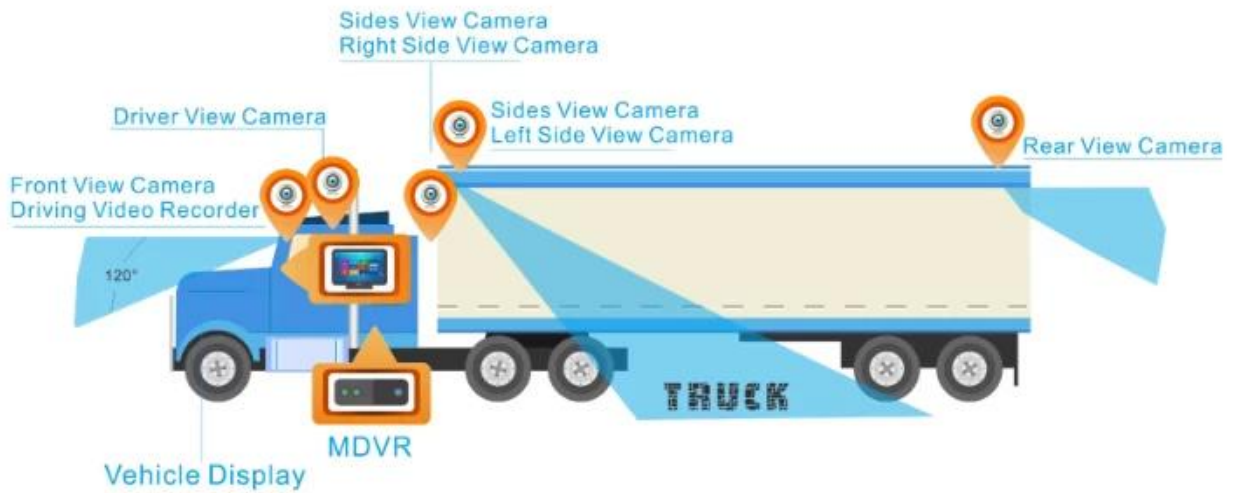

Back Panel

Details

Aviation AV&DV Input / Steady Port/ Strong Shockproof Ability/ Simple & Convenient

Video of the crisis continued

Encounter collision, battery power, built-in super capacitors, and 10 seconds to continue, restore the facts.

10SECOND

Mobile Monitoring Management Platform

RMVS is a system of centralized management and monitoring of all kinds of vehicles based on wireless network. Perform real-time monitoring, GPS/BD positioning, video storage, vehicle scheduling, alarm and alarm, etc.

Application

This economical mini SD card mobile DVR can be perfectly applied in taxi, public bus, school bus, van, coach, truck, etc.

Related Kits

Company Profile

Richmor 锐驰曼

Shenzhen Richmor Technology Development Co., Ltd. is leading R&D manufacturer of Vehicle CCTV System since 2008.
Richmor is developing quite fast with great teams: