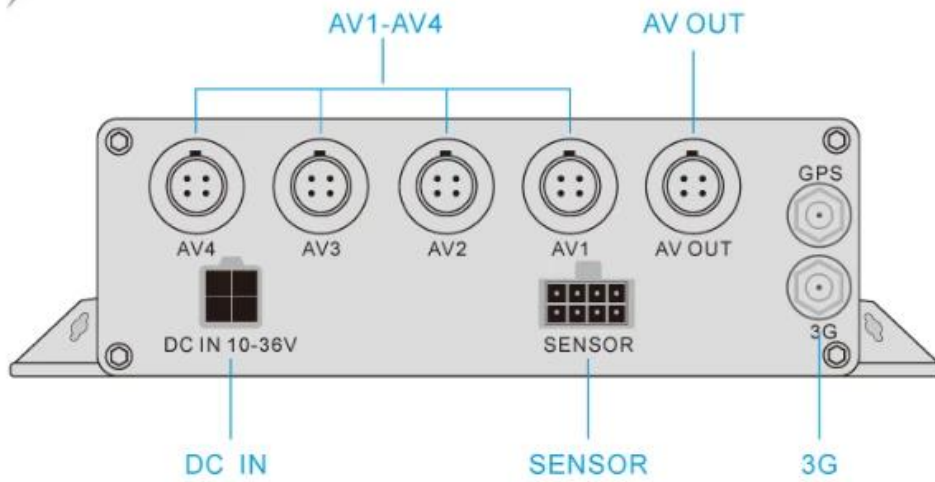

Products Description

Resolution **4CH 720P AHD** Full real-time recording

Module G-Sensor built in, GPS /3G/4G /WIFI (5.8G or 2.4G)Optional

Storage Support **2 X SD cards** storage, up to 128GB for each

Alarm I/O **4CH** Alarm input, **1CH** Alarm output

ACC Delay 10 seconds delay pow-off for data protection

Voltage **8V-36V** Wide range voltage power supply

Front Panel

Details

Professional Security Device/Powerful Functions/ User-friendly Button Operation/ Easy to Use

Back Panel

Details

Aviation AV&DV Input / Steady Port/ Strong Shockproof Ability/ Simple & Convenient

Video of the crisis continued

Encounter collision, battery power, built-in super capacitors, and 10 seconds to continue, restore the facts.