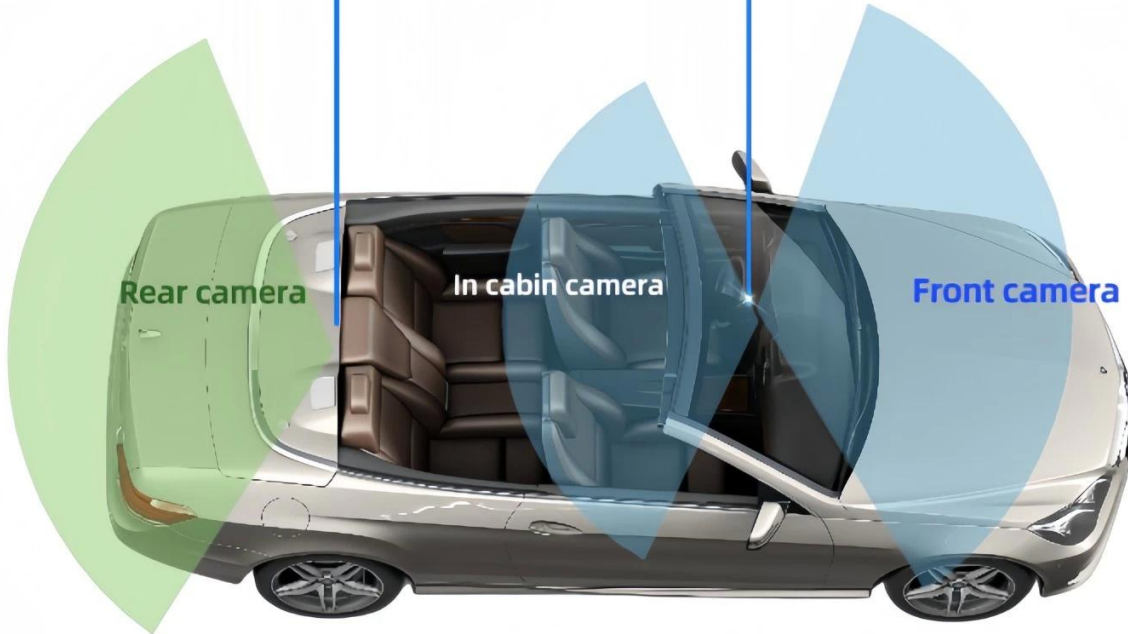

Products Description

**Richmor**

**External  
Third camera**

**HD recording  
Dual lens**

Rear camera

In cabin camera

Front camera

**Applications** Suitable for Ride-Hailing car/ uber/taxi, van, etc.

Product Parameters

Product name

Dual len 1080P HD dashcam MDVR

Dual Len	Supports, front len 1080P, reverse len 1080P
Angle of len	Ajustable, 180 degree vertical
4G	Yes
Comunication Frequency	TDD-LTE: B38/B39/B40/B41 FDD-LTE: B1/B3/B8 WCDMA: B1
GPS	Yes
WiFi	Yes
Fleet management Platform	Free
Speaker	8Ω, 1W, with audio cavity
Microphone	Single microphone, support echo and noise elimination
G-Sensor	3-axis acceleration sensor
USB	Mini USB*1, support local upgrade or data backup, expandable external digital camera
Panic button	Mini panic button along with
SIM card slot	SIM card slot*1 (MICRO SIM)
TF card slot	TF card slot (For recording video)
Button	1 upgrade button, long press to upgrade
Indicator light	3
Power input	5-30V wide voltage input
Working temperature	-30°C~70°C
Size and weight	length: 115mm; max width: 57.5mm; thickness: 40mm.
Application	Taxi / Car / Online-Hailing / Van, etc.