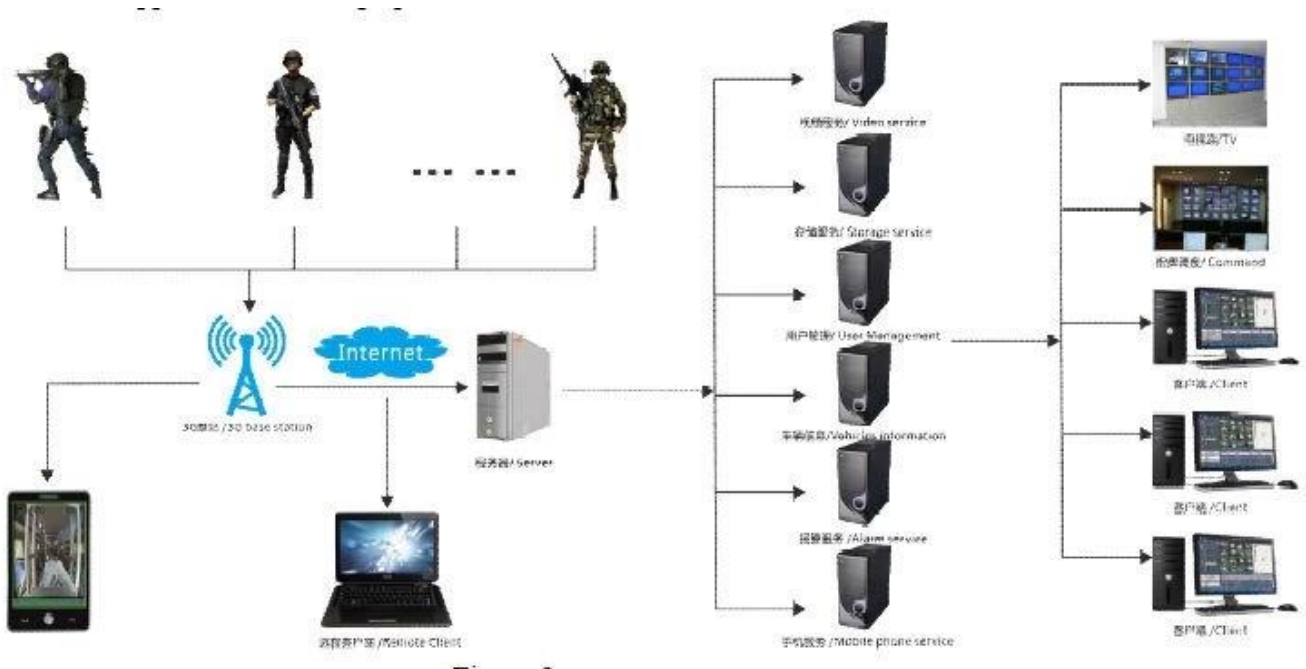

Factory Audit

Richmor

BRAND

CE FC ROHS

QR Code

The advertisement features a rugged handheld device shown from both front and back views. The front view displays a screen, a keypad with a 'BRAND' logo, and a red button. The back view shows a textured grip, a power button, and a connector. The background is white with blue curved borders. The text 'Factory Audit' is in orange with a checkmark icon, and 'Richmor' is in blue. At the bottom, there are CE, FC, and ROHS certification logos, and a QR code.

Front and side board definition

Back cover definition

Figure 4

1. Adorn clasp
2. Battery Cover Buckle
3. Battery Cover switch

应用案例/applications

Products Features

- Industrial split type portable design, IP65 Water-proof., camera can be removed and changed according to exact environment.
- 2.4" TFT, resolution (480 * 234), Li-po inside also have ac charger, >=6H continuous working, Portable easy use.
- Adopt H.264 compression tech, Audio code G.726, save storage room and perfect effect.
- Powerful network transmission functions, including real-time pre-view, remote playback, remote download, remote broadcasting, interactive SMS, various transmission quality for optional, support audio and video sync.
- Support 64GB micro-SD card max, with USB data backup function, professional in file repair and file security.
- Support WIFI, GPS, 3G, WIFI download, breakpoint resume;
- Different 3G module supported for option: WCDMA, CDMA2000, TD-SCDMA, A variety of dial-up authentication mode, Adapt all kind 3G Network, compatible with GPRS, EDGE, can up to 4G network, Beidou navigation system
- OTA download, support batch auto upgrading ;
- Device Size: 80(W) x 140(H) x 35(D) mm

Item	Description
Operation system	Linux
Separate design	Main device: work independently to realize local record Auxiliary device: GPS / 3G, backup battery
Graphic operation interface	Use buttons to complete the setting of various parameters