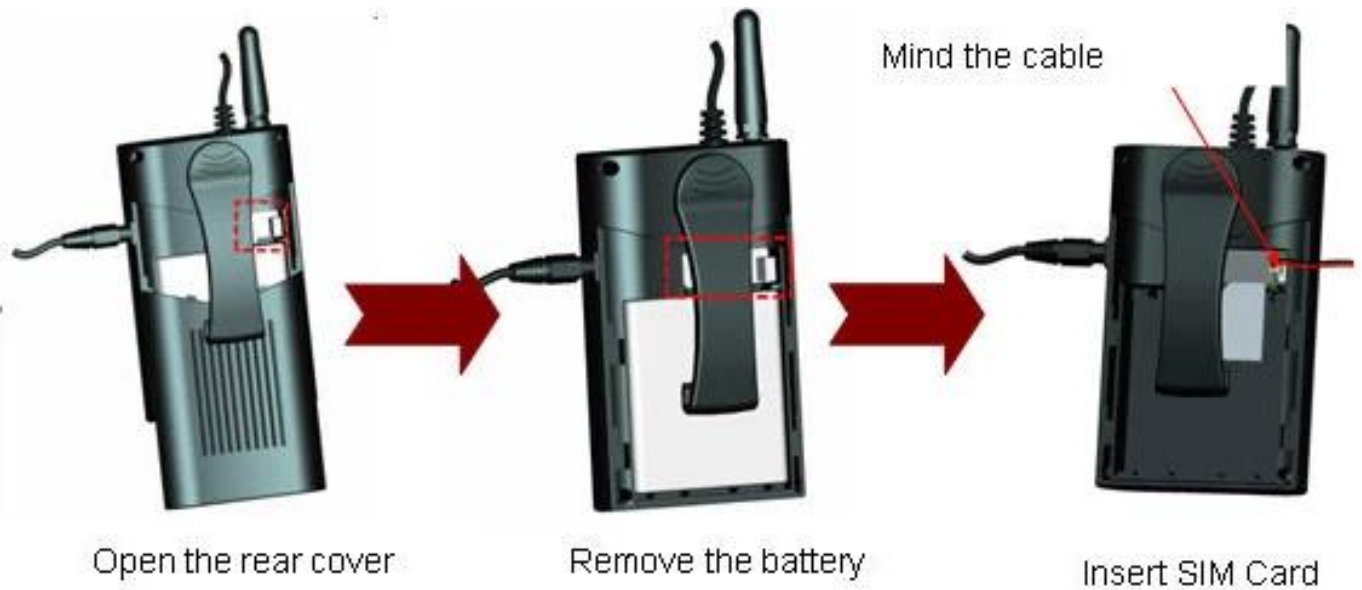

5. During our warranty, you can return to us to repair it.

Richmor

OEM & ODM Service

Brasil World Cup Supplier