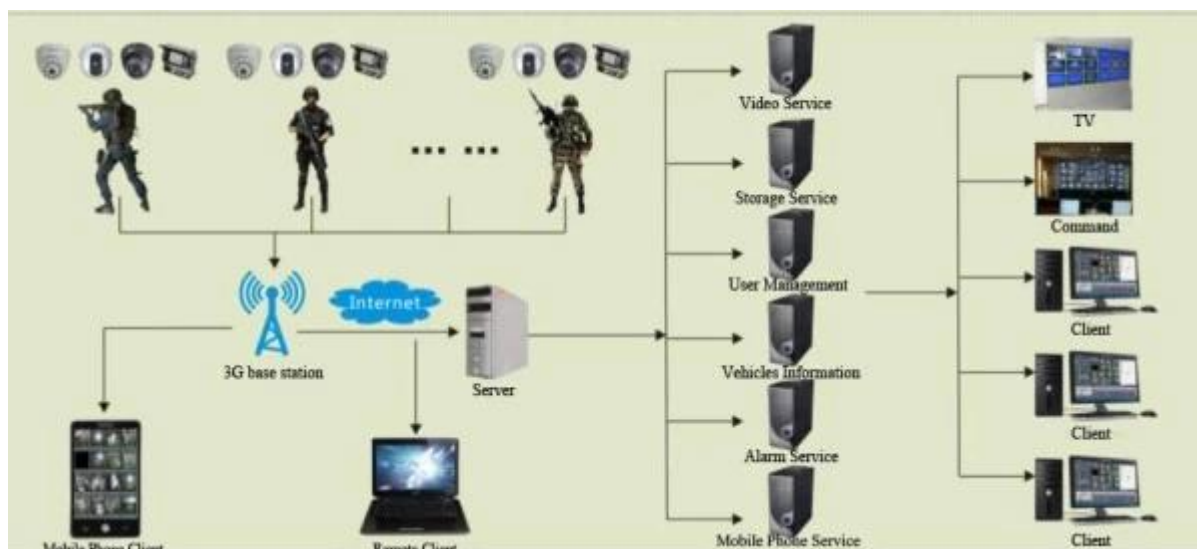

Application

应用案例/applications

FCC CE ROHS Certification