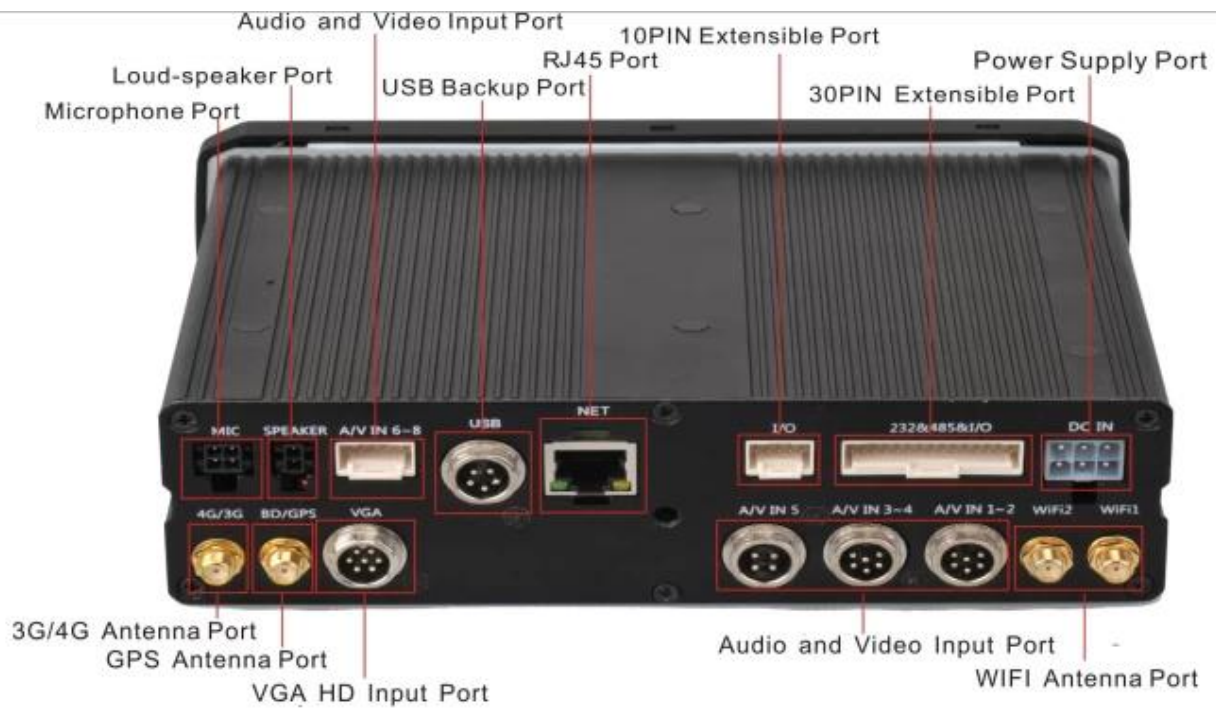

Richmor 锐驰曼

Do Our Best To Be Better For You !

Product Introduction

Device Series