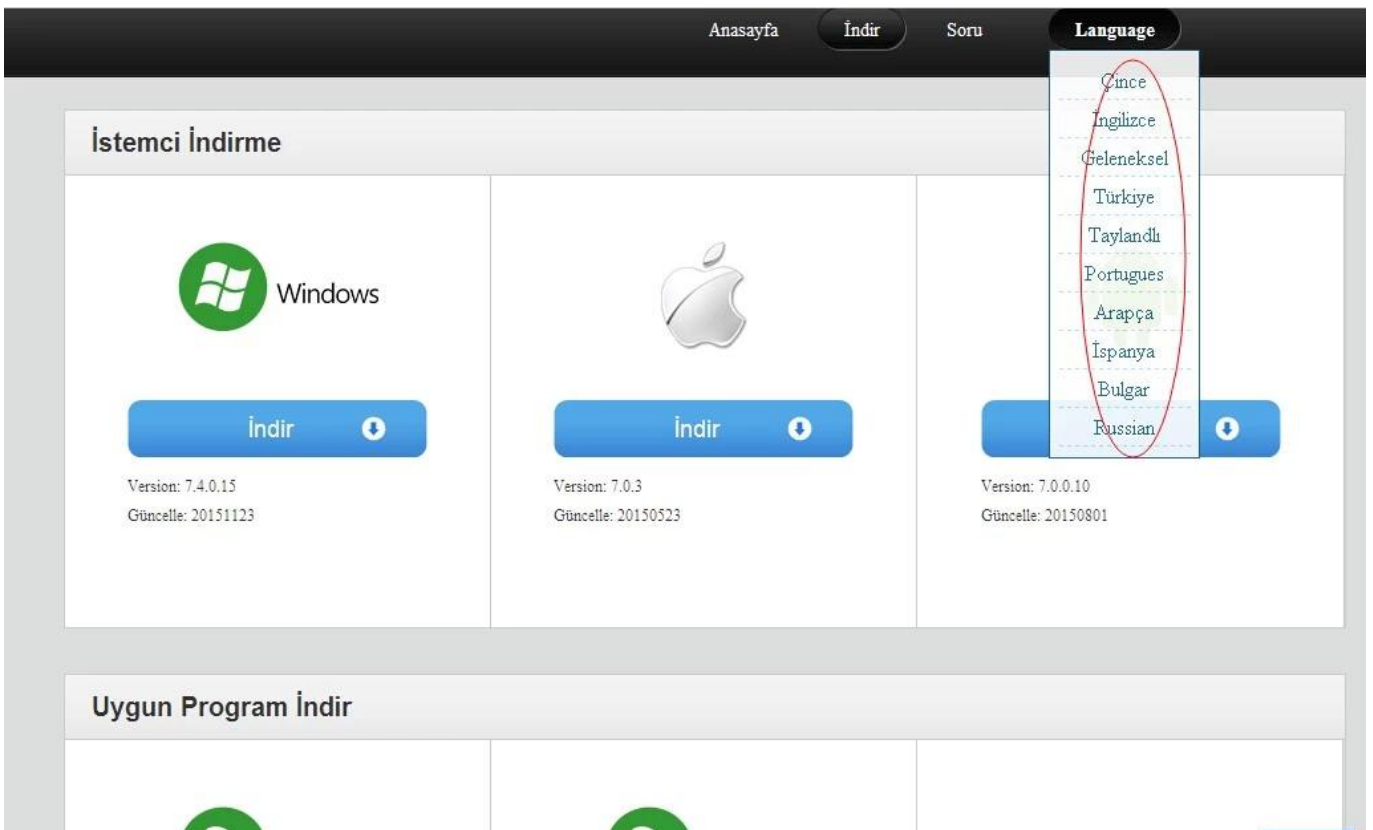

Product Image:

Richmor 锐驰曼

Do Our Best To Be Better For You !

Product Introduction

Device Series

Product Advantage

Client user graphical interface

Our mdvr supports PC, mobile phone and other mobile client monitoring.

Appliacion

FUNCTIONS

- Video & Audio real-time monitoring
- Online Vehicle Status
- Satellite Map
- GPS
- Video Storage
- Tracking Display
- Intercom
- Fuel Sensor
- G-Sensor
- Temperature-Sensor

Richmor