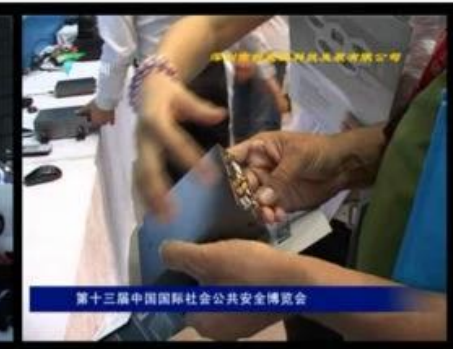

CPSE2013

10.29-10.31

4 Booth we have

Welcome you !!!

CPSE2012-- Guangdong TV Report-Shenzhen Richmor