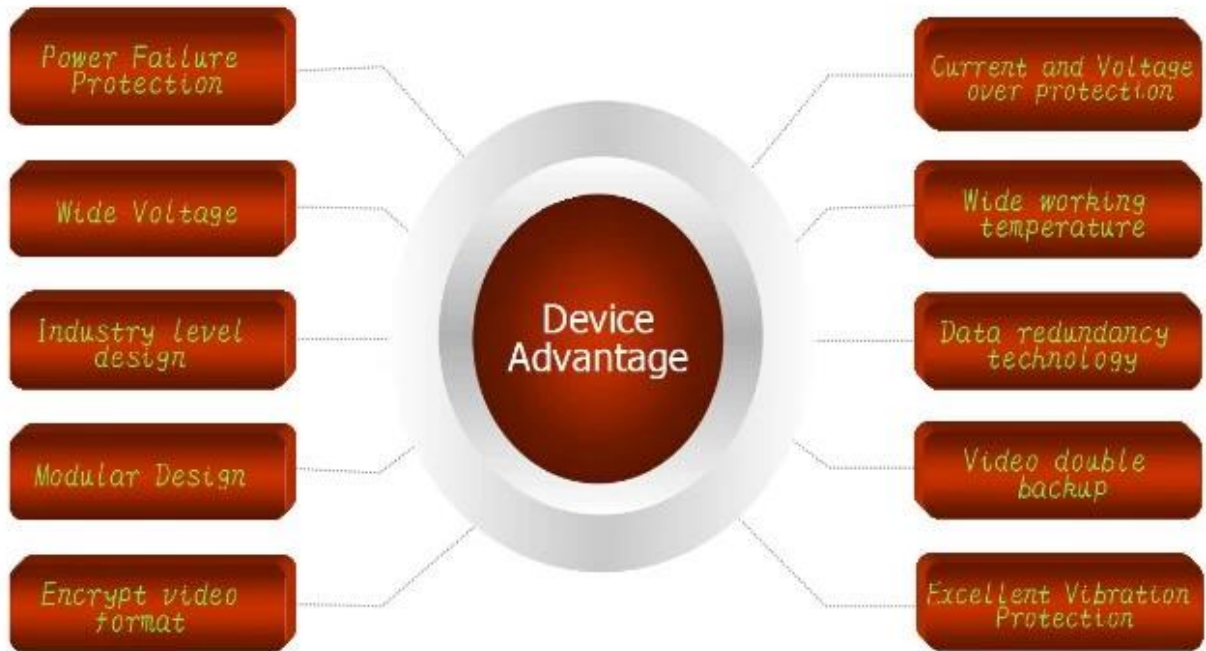

Product Image:

Richmor 锐驰曼

Do Our Best To Be Better For You !

Product Introduction

Device Series

Product Advantage

Client user graphical interface

Our mdvr supports PC, mobile phone and other mobile client monitoring.

Appliacion

FUNCTIONS

- Video & Audio real-time monitoring
- Online Vehicle Status
- Satellite Map
- GPS
- Video Storage
- Tracking Display
- Intercom
- Fuel Sensor
- G-Sensor
- Temperature-Sensor

Richmor