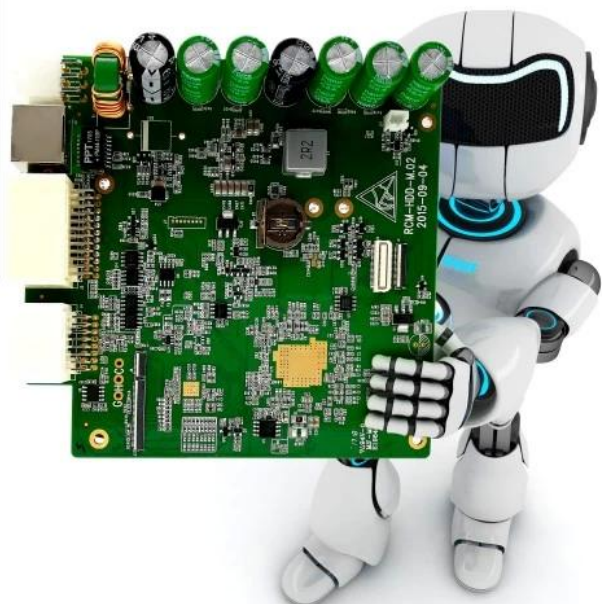

FUNCTION DISPLAY

Mobile Monitoring Management Platform

RMVS is a system of centralized management and monitoring of all kinds of vehicles based on wireless network. Perform real-time monitoring, GPS/BD positioning, video storage, vehicle scheduling, alarm and alarm, etc.

Industrial Hisilicon 3520D image processor chip

Choose the electronic material of industrial grade specification, ensure the life of the component and the stability of the whole machine.

Adopt low heat resistance aluminum profile to make equipment shell, strong and durable, protect heat dissipation.

The hard disk is shockproof

Industrial rubber bracket to prevent the collision of hard disk in the process of driving, to protect the data security of hard disk.

Exclusive damping technology to build military grade quality.