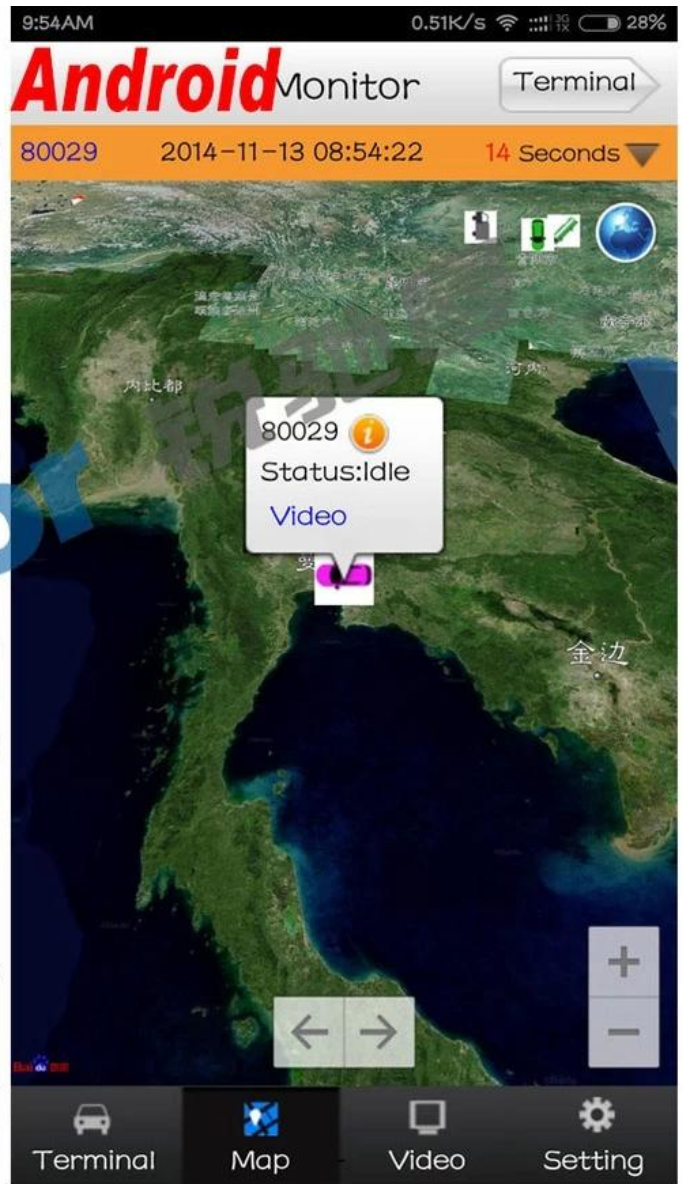

Serversoftware-Schnittstelle

Anwendung

Index	Vehicle	Total Mileage (KM)	Begin Time	Start Mileage (KM)	Start Position	End Time	End Mileage (KM)
1	粤EX3114	174.88	2016-01-08 09:03:32	22.95	22.534264, 114.006444	2016-01-08 16:25:41	157.83
2	粤EX3130	202.07	2016-01-08 07:33:17	18.1	22.884299, 112.892602	2016-01-08 16:25:28	171.57
3	24012	277.42	2016-01-08 07:09:55	23.41	23.369582, 116.675227	2016-01-08 14:57:24	300.83
4	冀A76248	97.4	2016-01-08 00:00:25	299.97	41.572489, 118.786245	2016-01-08 09:42:39	41.09
5	24023	0	2016-01-08 00:00:07	16.26	37.758759, 120.731127	2016-01-08 16:19:07	16.26
6	鲁QW5387	416.36	2016-01-08 06:09:54	96.66	35.461432, 117.643793	2016-01-08 16:20:11	92.83
7	鲁J81712	120.98	2016-01-08 04:48:40	26.51	35.876478, 117.681941	2016-01-08 14:25:07	144.92
8	粤HG5250	45.81	2016-01-08 00:00:03	139.13	22.654394, 112.498593	2016-01-08 16:15:15	115.82
9	粤HG5153	40.61	2016-01-08 00:00:27	92	22.654197, 112.497665	2016-01-08 16:11:28	73.72
10	粤HG5368	111.72	2016-01-08 00:00:15	145.61	22.654321, 112.498645	2016-01-08 16:24:48	93.9
11	粤HG5010	52.02	2016-01-08 00:00:10	93.24	22.854234, 112.497795	2016-01-08 16:15:55	57.92
12	鲁AA3683	655.08	2016-01-08 00:00:29	354.36	35.950643, 117.659700	2016-01-08 16:24:44	1009.74
13	24058	224.42	2016-01-08 07:00:58	44.57	37.949788, 118.844070	2016-01-08 16:17:34	60.4
14	28999	2.36	2016-01-08 13:13:09	17.6	28.734420, 121.235847	2016-01-08 13:57:27	19.81
15	01568	369.29	2016-01-08 00:00:54	51.04	33.733305, 115.866921	2016-01-08 16:03:58	420.33

Andere verwandte Arten von mobilen DVR