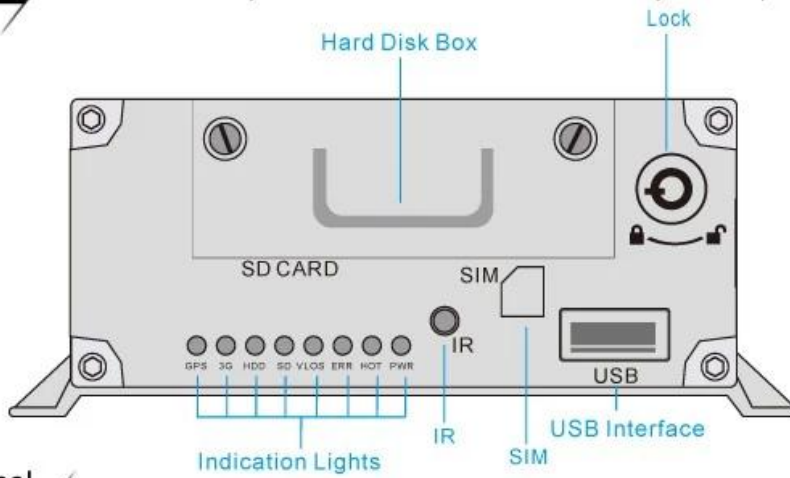

STRUCTURE

Front Panel

Details

Professional Security Device/Powerful Functions/ User-friendly Button Operation/ Easy to Use

Back Panel

Details

Aviation AV&DV Input / Steady Port/ Strong Shockproof Ability/ Simple & Convenient