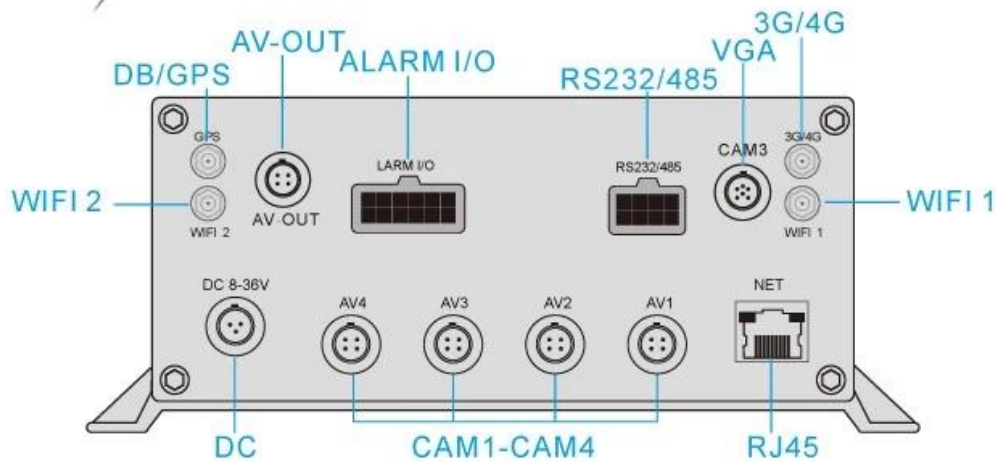

STRUCTURE

Front Panel

Details

Professional Security Device/Powerful Functions/ User-friendly Button Operation/ Easy to Use

Back Panel

Details

Aviation AV&DV Input / Steady Port/ Strong Shockproof Ability/ Simple & Convenient

DETAILED SPECS

INSTALLATION

FUNCTION DISPLAY

Mobile Monitoring Management Platform

RMVS is a system of centralized management and monitoring of all kinds of vehicles based on wireless network. Perform real-time monitoring, GPS/BD positioning, video storage, vehicle scheduling, alarm and alarm, etc.