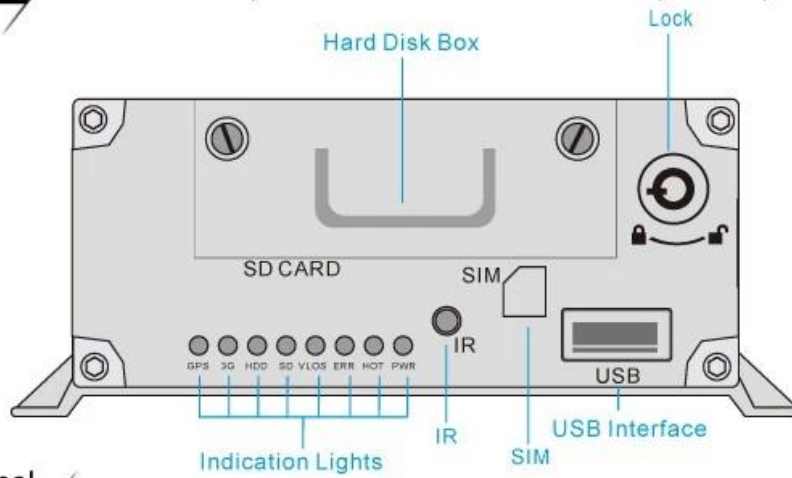

STRUCTURE

Front Panel

Details

Professional Security Device/Powerful Functions/ User-friendly Button Operation/ Easy to Use

Back Panel

Details

Aviation AV&DV Input / Steady Port/ Strong Shockproof Ability/ Simple & Convenient