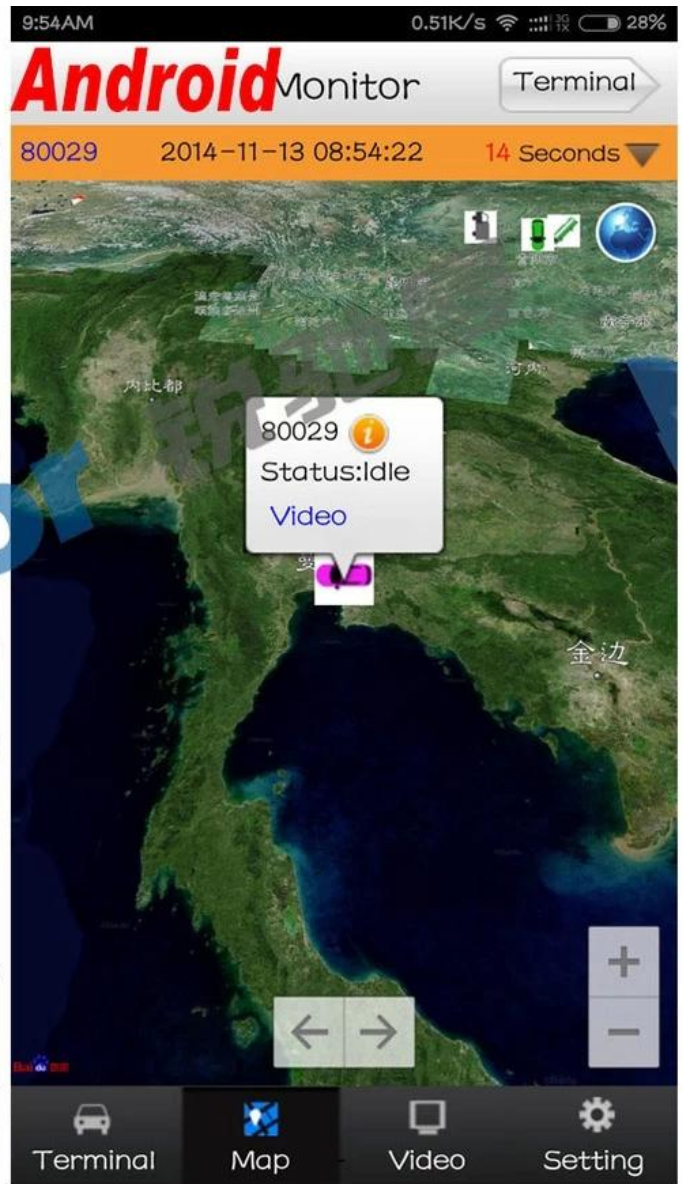

Rozhraní softwaru serveru

aplikace

Mileage Summary								
Begin Time: 2016-01-08 00:00:00		To: 2016-01-08 16:27:09						
Device: All Devices	Select Device	Query	Export To Excel	Export To Csv	Export To Pdf			
Index	Vehicle	Total Mileage (KM)	Begin Time	Start Mileage (KM)	Start Position	End Time	End Mileage (KM)	
1	粤EX3114	174.88	2016-01-08 09:03:32	22.95	22.534264, 114.006444	2016-01-08 16:25:41	157.83	
2	粤EX3130	202.07	2016-01-08 07:33:17	18.1	22.884299, 112.892602	2016-01-08 16:25:28	171.57	
3	24012	277.42	2016-01-08 07:09:55	23.41	23.369582, 116.675227	2016-01-08 14:57:24	300.83	
4	冀A76248	97.4	2016-01-08 00:00:25	299.97	41.572489, 118.786245	2016-01-08 09:42:39	41.09	
5	24023	0	2016-01-08 00:00:07	16.26	37.758759, 120.731127	2016-01-08 16:19:07	16.26	
6	鲁QW5387	416.36	2016-01-08 06:09:54	96.66	35.461432, 117.643793	2016-01-08 16:20:11	92.83	
7	鲁J81712	120.98	2016-01-08 04:48:40	26.51	35.876478, 117.681941	2016-01-08 14:25:07	144.92	
8	粤HG5250	45.81	2016-01-08 00:00:03	139.13	22.654394, 112.498593	2016-01-08 16:15:15	115.82	
9	粤HG5153	40.61	2016-01-08 00:00:27	92	22.654197, 112.497665	2016-01-08 16:11:28	73.72	
10	粤HG5368	111.72	2016-01-08 00:00:15	145.61	22.654321, 112.498645	2016-01-08 16:24:48	93.9	
11	粤HG5010	52.02	2016-01-08 00:00:10	93.24	22.854234, 112.497795	2016-01-08 16:15:55	57.92	
12	鲁AA3683	655.08	2016-01-08 00:00:29	354.36	35.950643, 117.659700	2016-01-08 16:24:44	1009.74	
13	24058	224.42	2016-01-08 07:00:58	44.57	37.949788, 118.844070	2016-01-08 16:17:34	60.4	
14	28999	2.36	2016-01-08 13:13:09	17.6	28.734420, 121.235847	2016-01-08 13:57:27	19.81	
15	01568	369.29	2016-01-08 00:00:54	51.04	33.733305, 115.866921	2016-01-08 16:03:58	420.33	

Další příbuzné druhy mobilních DVR