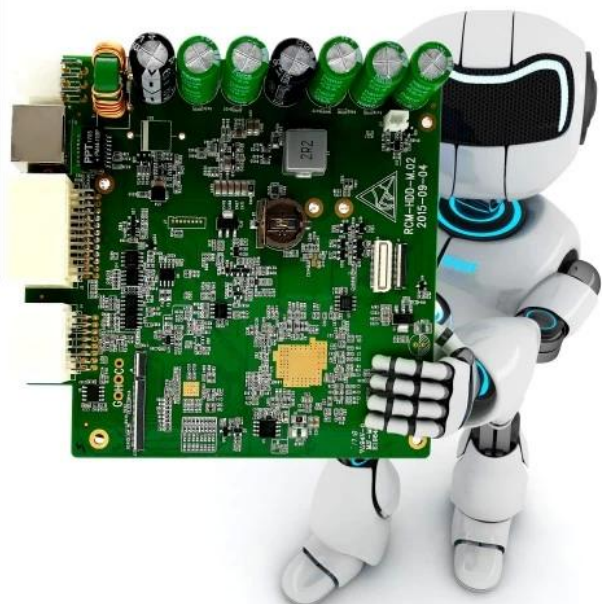

FUNCTION DISPLAY

Mobile Monitoring Management Platform

RMVS is a system of centralized management and monitoring of all kinds of vehicles based on wireless network. Perform real-time monitoring, GPS/BD positioning, video storage, vehicle scheduling, alarm and alarm, etc.

Industrial Hisilicon 3520D image processor chip

Choose the electronic material of industrial grade specification, ensure the life of the component and the stability of the whole machine.

Adopt low heat resistance aluminum profile to make equipment shell, strong and durable, protect heat dissipation.

Temperature rating

High quality image processing

The hard disk is shockproof

Industrial rubber bracket to prevent the collision of hard disk in the process of driving, to protect the data security of hard disk.