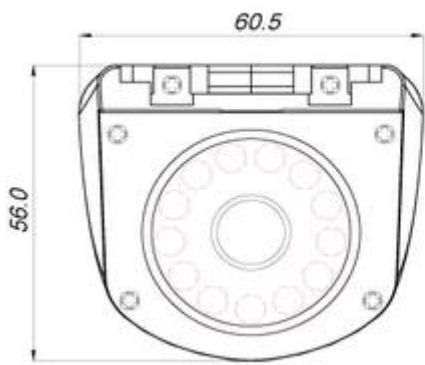

Richmor IP67 Camera

1. Richmor IP67 Camera
2. Richmor
3. Richmor
4. Richmor IP67

Richmor IP67 Camera Specifications

Richmor	Richmor
Richmor	1/3 Color Sony CCD
Richmor	PAL/NTSC
Richmor	420TVL/480TVL/600TVL
Richmor	0 Lux (Night Vision)
Richmor	50 dB, (AGC off)
Richmor	Richmor
Richmor	Richmor