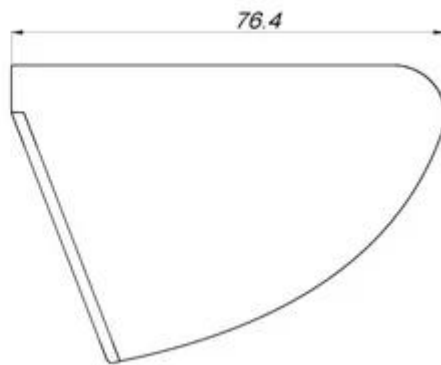

Richmor IP67 Camera

1. Richmor IP67 Camera
2. Richmor
3. Richmor
4. Richmor IP67

Richmor IP67 Camera Specifications

Richmor	Richmor
Richmor	1/3 Color Sony CCD
Richmor	PAL/NTSC
Richmor	420TVL/480TVL/600TVL
Richmor	0 Lux (Night Vision)
Richmor	50 dB, (AGC off)
Richmor	Richmor
Richmor	Richmor