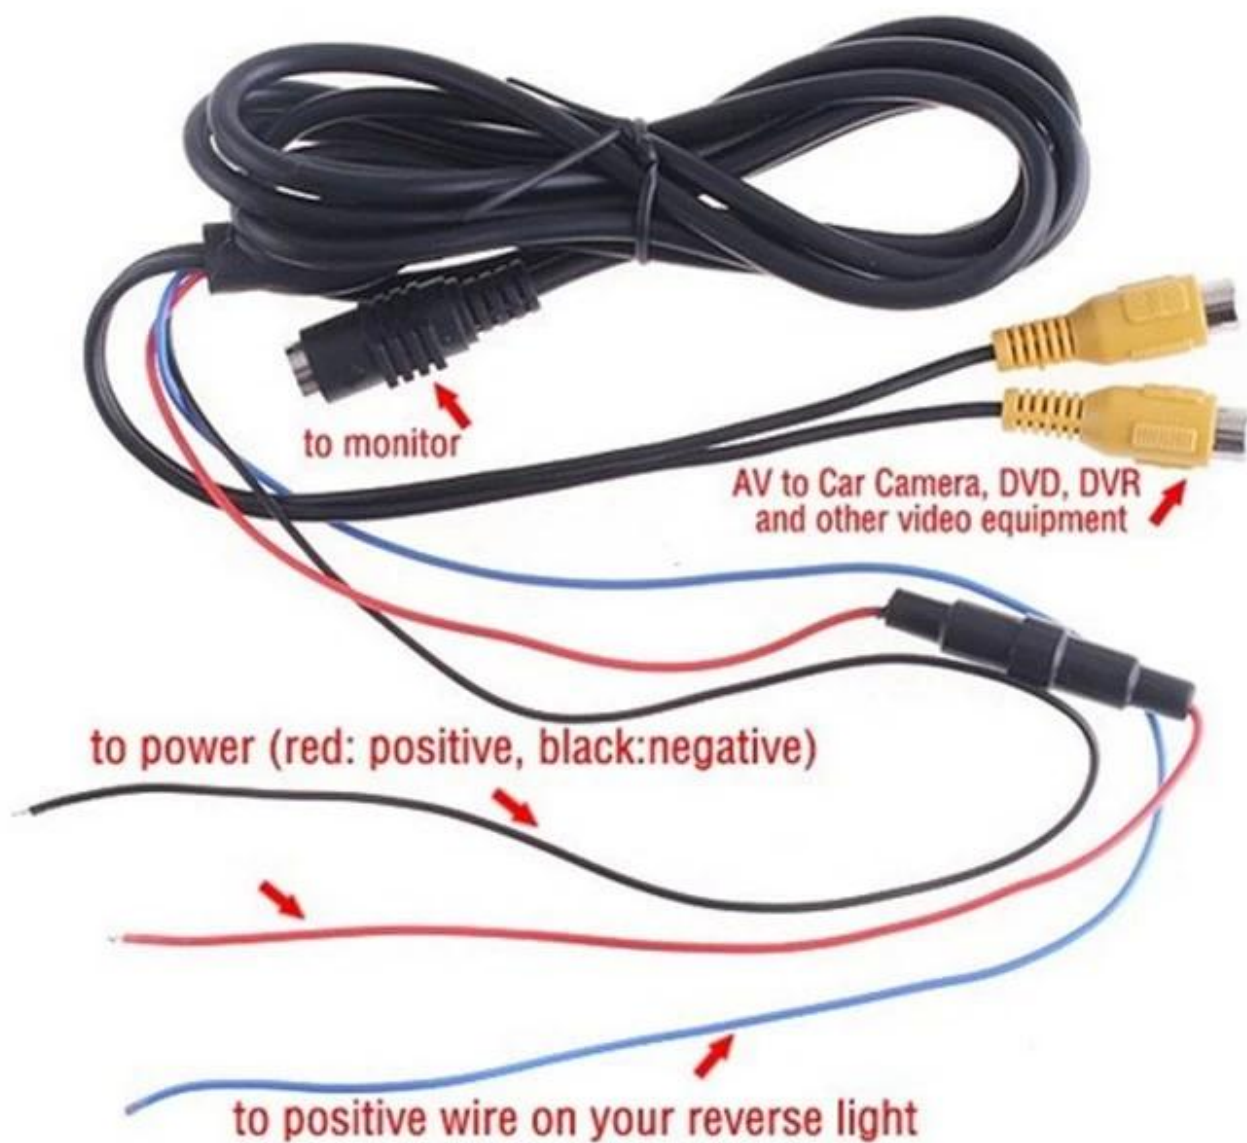

220 0000 00 0000 v-12

000 7 :00000000 00000000

000000 0000 80 ~ 20-:000000000 0000000 00000

%85 ~ %20 :00000000000 00000000

Car camera wiring diagram showing connections for power, reverse light, and video output.