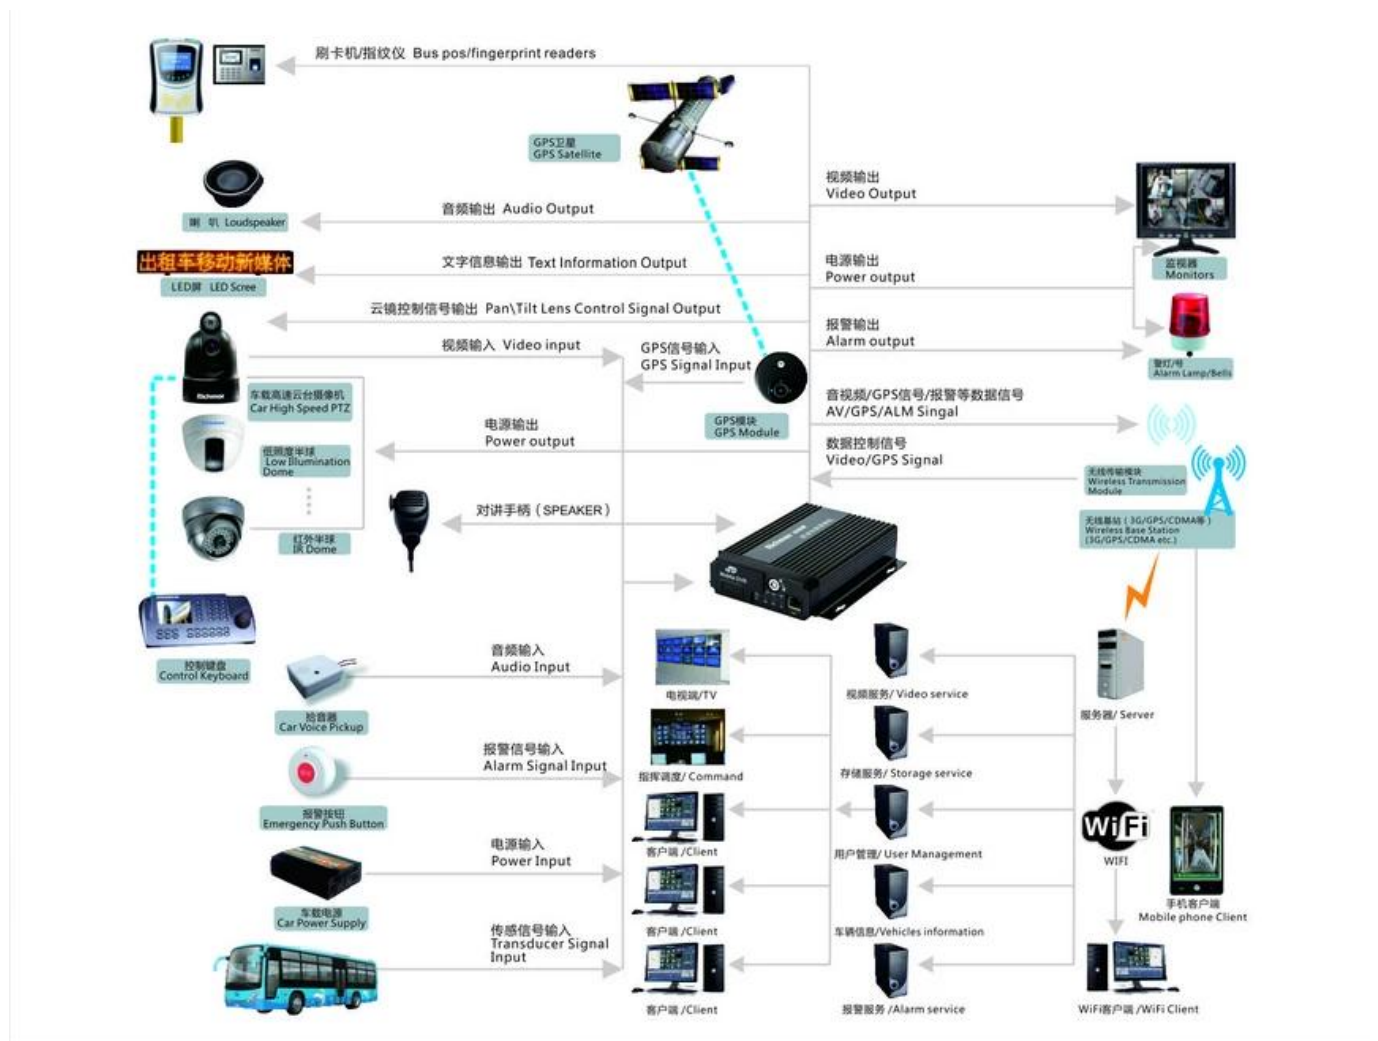

المحمول DVR أنواع أخرى ذات صلة من

علاقة جيدة مع عملنا