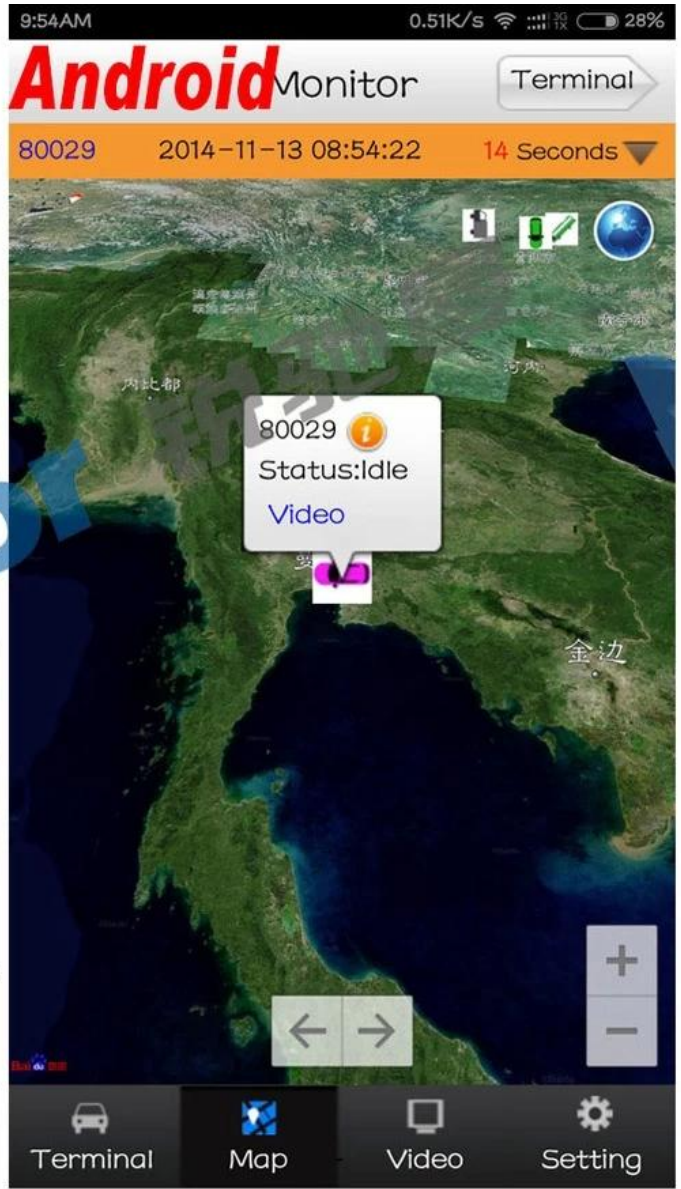

الوضعية

Vehicle Management System Welcome! 销售客户 | Manager | Exit

Report	Device	User
Report		
Quick Report		
Mileage Summary		
Mileage Daily		
Track Detail		
Speed Report		
Online Summary		
IO Alarm Report		
Alarm Report		
Storage Report		
Upgrade Report		
Fuel Report		
Park Report		
Geo Fencing Report		
3G Flow Report		
Extend Report		
Dispatch Report		

Mileage Summary

Begin Time: 2016-01-08 00:00:00 To: 2016-01-08 16:27:09

Device: All Devices Select Device Query Export To Excel Export To Csv Export To Pdf

Index	Vehicle	Total Mileage (KM)	Begin Time	Start Mileage (KM)	Start Position	End Time	End Mileage (KM)
1	粤EX3114	174.88	2016-01-08 09:03:32	22.95	22.534264, 114.006444	2016-01-08 16:25:41	157.83
2	粤EX3130	202.07	2016-01-08 07:33:17	18.1	22.884299, 112.892602	2016-01-08 16:25:28	171.57
3	24012	277.42	2016-01-08 07:09:55	23.41	23.369562, 116.675227	2016-01-08 14:57:24	300.83
4	冀A76248	97.4	2016-01-08 00:00:25	299.97	41.572469, 118.786245	2016-01-08 09:42:39	41.09
5	24023	0	2016-01-08 00:00:07	16.26	37.758759, 120.731127	2016-01-08 16:19:07	16.26
6	鲁QW5387	416.36	2016-01-08 06:09:54	96.66	35.461432, 117.643793	2016-01-08 16:20:11	92.83
7	鲁J81712	120.98	2016-01-08 04:48:40	26.51	35.876478, 117.681941	2016-01-08 14:25:07	144.92
8	粤H65250	45.81	2016-01-08 00:00:03	139.13	22.654394, 112.498593	2016-01-08 16:15:15	115.82
9	粤H65153	40.61	2016-01-08 00:00:27	92	22.854197, 112.497665	2016-01-08 16:11:28	73.72
10	粤H65368	111.72	2016-01-08 00:00:15	145.61	22.654321, 112.498645	2016-01-08 16:24:48	93.9
11	粤H65010	52.02	2016-01-08 00:00:10	93.24	22.854234, 112.497795	2016-01-08 16:15:55	57.92
12	鲁AA3683	855.08	2016-01-08 00:00:29	354.36	35.950843, 117.659700	2016-01-08 16:24:44	1009.74
13	24058	224.42	2016-01-08 07:00:58	44.57	37.949788, 118.844070	2016-01-08 16:17:34	60.4
14	28999	2.36	2016-01-08 13:13:09	17.6	28.734420, 121.235847	2016-01-08 13:57:27	19.81
15	01568	369.29	2016-01-08 00:00:54	51.04	33.733305, 115.868921	2016-01-08 16:03:58	420.33